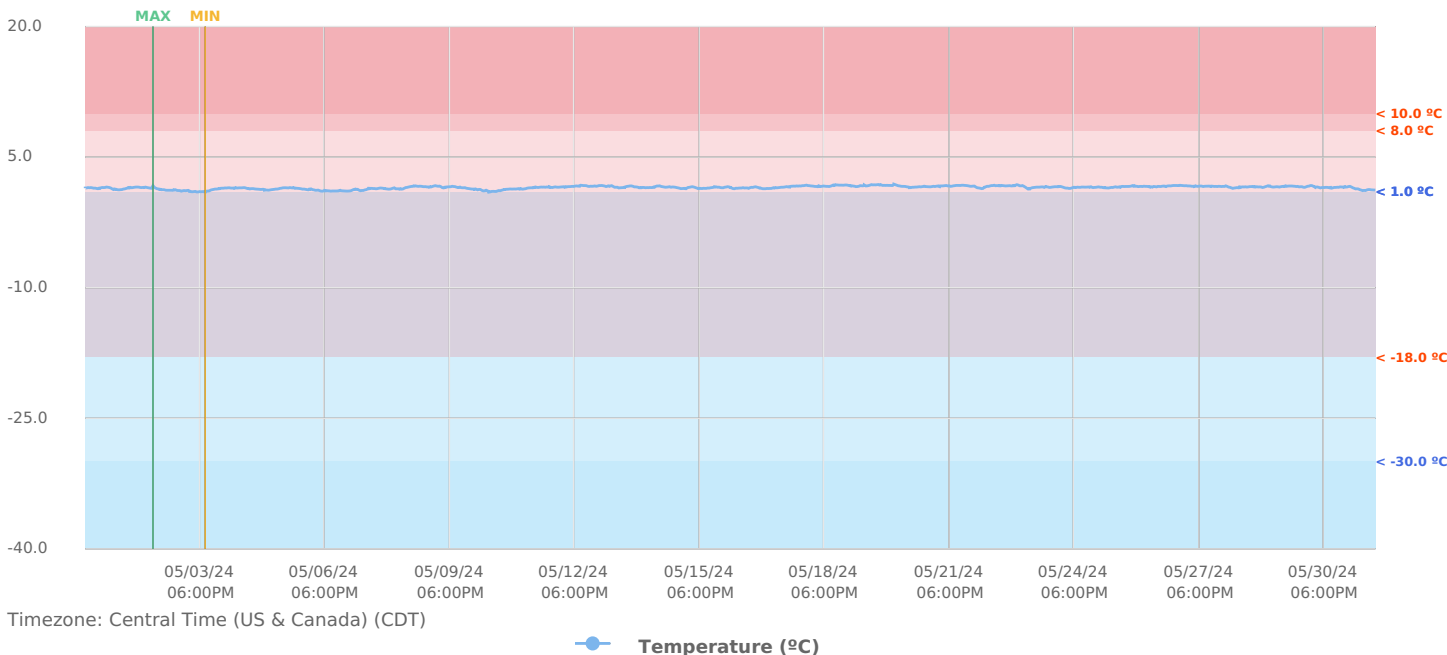

May 01, 2024 - Jun 01, 2024

MACHINE DETAILS

Serial Number: **A434F1FF2A93**
Location: **SUDLER 2012 CTSU OUTSIDE LAB**
Description: **A434F1FF2A93**
Installation date:

EQUIPMENT DETAILS

Category: **+4 Refrigerator**
Manufacturer:
Model:
Service Entered Date:

TEMPERATURE AVG: **1.51 °C** | MIN: **0.84 °C** | MAX: **5.62 °C**

DATA LOGS

CENTRAL TIME (US & CANADA)	TEMPERATURE (°C)
2024-05-01 12:00 AM	1.48°C
2024-05-02 12:00 AM	1.38°C
2024-05-03 12:00 AM	1.23°C
2024-05-04 12:00 AM	1.09°C
2024-05-05 12:00 AM	1.38°C
2024-05-06 12:00 AM	1.51°C
2024-05-07 12:00 AM	1.1°C
2024-05-08 12:00 AM	1.3°C
2024-05-09 12:00 AM	1.57°C
2024-05-10 12:00 AM	1.49°C
2024-05-11 12:00 AM	1.16°C
2024-05-12 12:00 AM	1.47°C
2024-05-13 12:00 AM	1.71°C
2024-05-14 12:00 AM	1.51°C
2024-05-15 12:00 AM	1.53°C
2024-05-16 12:00 AM	1.43°C
2024-05-17 12:00 AM	1.45°C
2024-05-18 12:00 AM	1.61°C
2024-05-19 12:00 AM	1.82°C
2024-05-20 12:00 AM	1.71°C
2024-05-21 12:00 AM	1.52°C
2024-05-22 12:00 AM	1.76°C
2024-05-23 12:00 AM	1.56°C
2024-05-24 12:00 AM	1.57°C
2024-05-25 12:00 AM	1.51°C
2024-05-26 12:00 AM	1.71°C
2024-05-27 12:00 AM	1.59°C
2024-05-28 12:00 AM	1.66°C
2024-05-29 12:00 AM	1.66°C
2024-05-30 12:00 AM	1.73°C
2024-05-31 12:00 AM	1.42°C