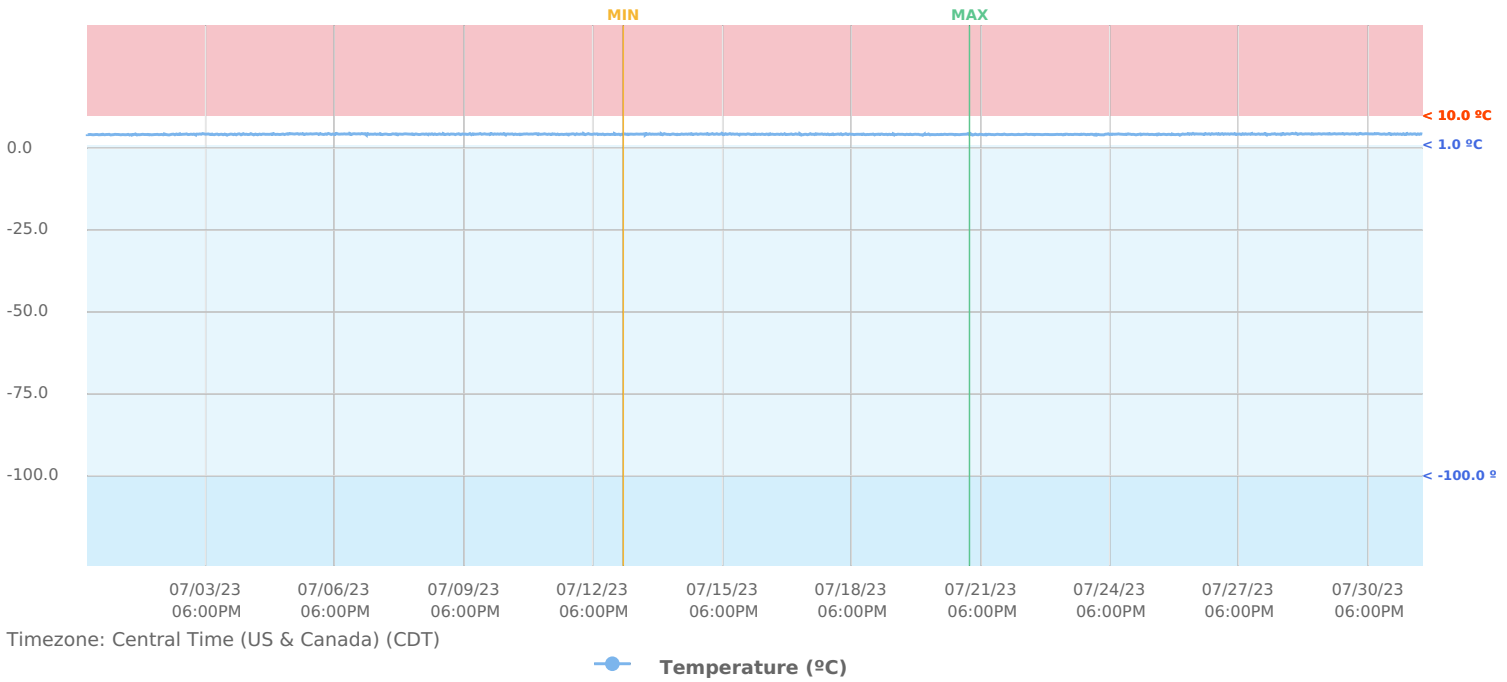

Summary Report "Sudler 2012 CTSU Lab Fridge" for Sudler 2012 CTSU Lab Fridge

Jul 01, 2023 - Aug 01, 2023

MACHINE DETAILS

Serial Number: **0081F90EC68E**
Location: **CTSU Rainbow Lab**
Description: **0081F90EC68E**
Installation date:

EQUIPMENT DETAILS

Category: **+4 Refrigerator**
Manufacturer:
Model:
Service Entered Date:

TEMPERATURE

AVG: **4.27 °C** | MIN: **0.24 °C** | MAX: **18.41 °C**