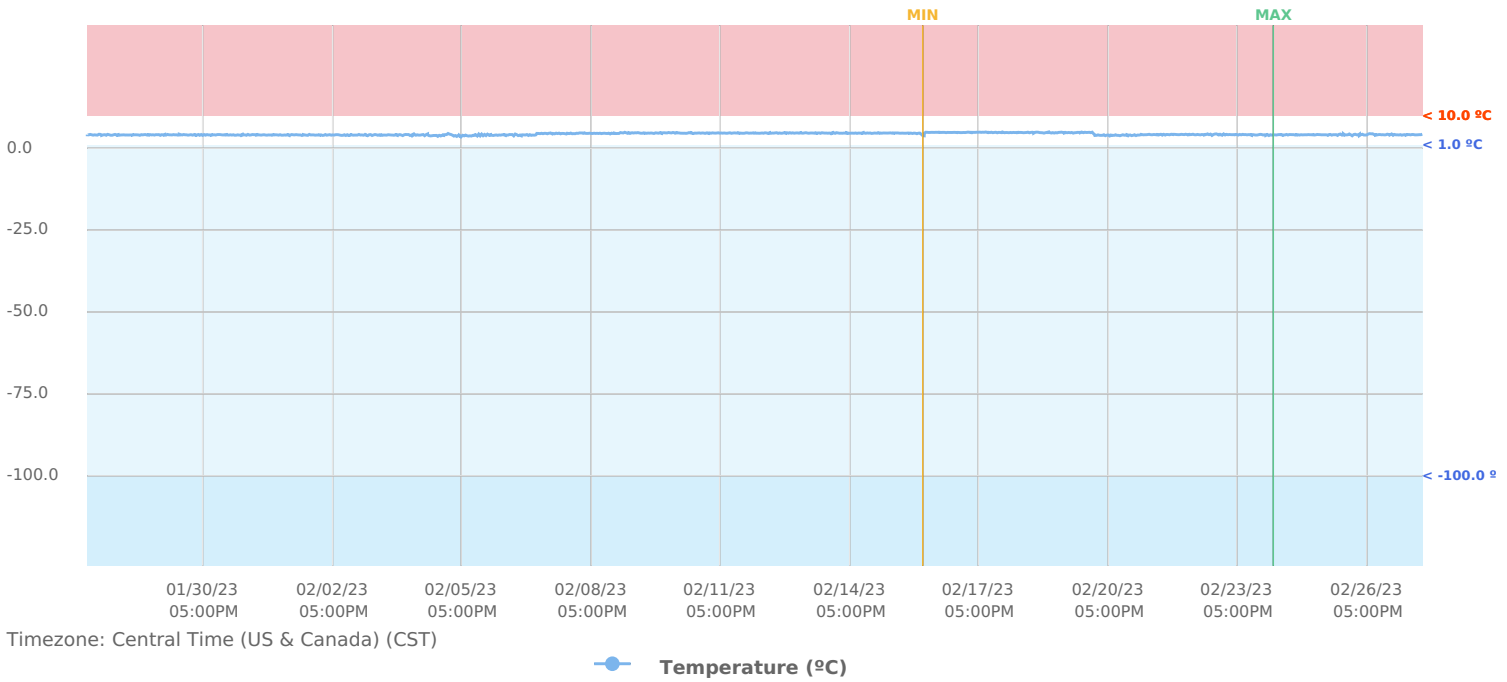

Summary Report "Sudler 2012 CTSU Lab Fridge" for Sudler 2012 CTSU Lab Fridge

Jan 28, 2023 - Feb 28, 2023

MACHINE DETAILS

Serial Number: **0081F90EC68E**
Location: **CTSU Rainbow Lab**
Description: **0081F90EC68E**
Installation date:

EQUIPMENT DETAILS

Category: **+4 Refrigerator**
Manufacturer:
Model:
Service Entered Date:

TEMPERATURE

AVG: **4.32 °C** | MIN: **-1.15 °C** | MAX: **11.91 °C**