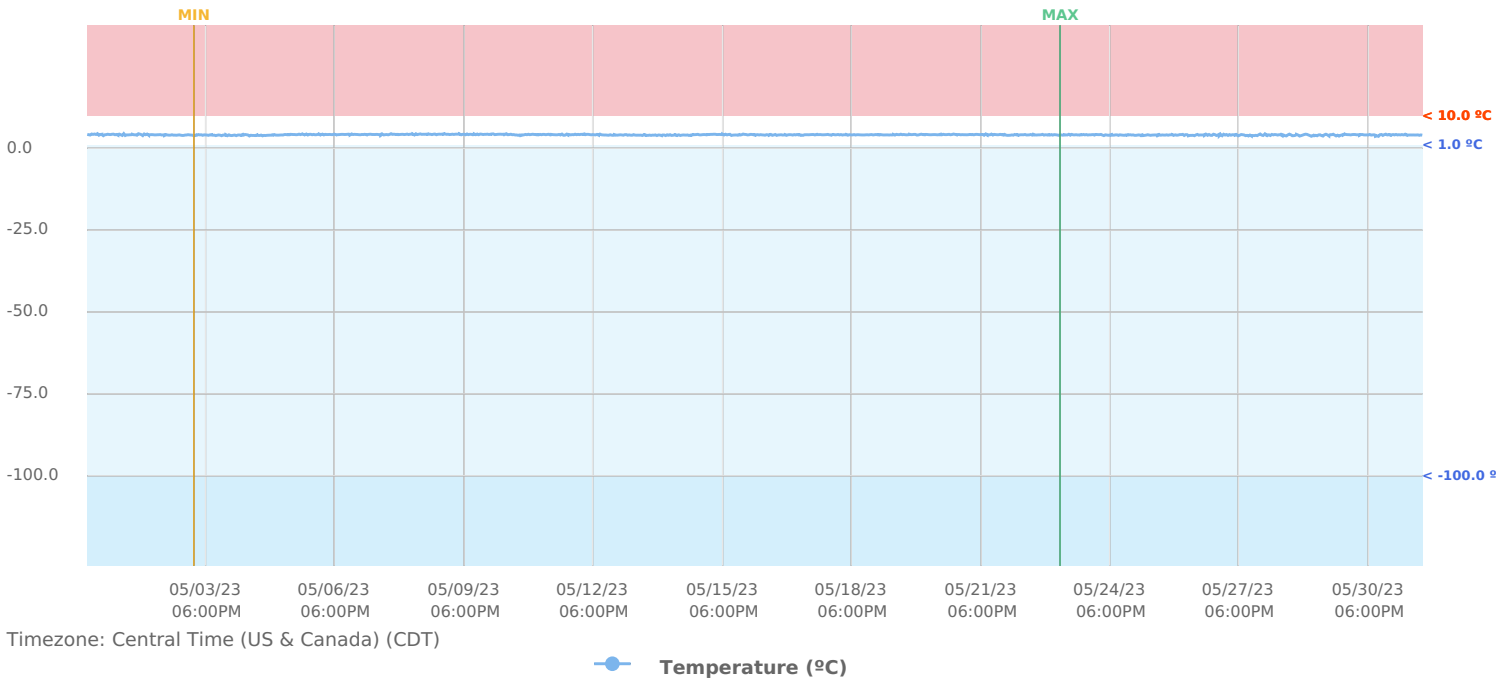

EQUIPMENT DETAILS

Category: **+4 Refrigerator**
Manufacturer:
Model:
Service Entered Date:

TEMPERATURE

AVG: **4.1 °C** | MIN: **-0.76 °C** | MAX: **15.04 °C**

DATA LOGS

| CENTRAL TIME (US & CANADA) | TEMPERATURE (°C) |
|----------------------------|------------------|
| 2023-04-30 5:00 AM | 5.01°C |
| 2023-05-01 5:00 AM | 4.63°C |
| 2023-05-02 5:00 AM | 3.89°C |
| 2023-05-03 5:00 AM | 1.13°C |
| 2023-05-04 5:00 AM | 3.44°C |
| 2023-05-05 5:00 AM | 6.05°C |
| 2023-05-06 5:00 AM | 3.55°C |
| 2023-05-07 5:00 AM | 2.78°C |
| 2023-05-08 5:00 AM | 4.91°C |
| 2023-05-09 5:00 AM | 2.76°C |
| 2023-05-10 5:00 AM | 4.13°C |
| 2023-05-11 5:00 AM | 5.13°C |
| 2023-05-12 5:00 AM | 5.27°C |
| 2023-05-13 5:00 AM | 3.7°C |
| 2023-05-14 5:00 AM | 5.07°C |
| 2023-05-15 5:00 AM | 5.12°C |
| 2023-05-16 5:00 AM | 3.03°C |
| 2023-05-17 5:00 AM | 4.88°C |
| 2023-05-18 5:00 AM | 2.29°C |
| 2023-05-19 5:00 AM | 3.86°C |
| 2023-05-20 5:00 AM | 4.95°C |
| 2023-05-21 5:00 AM | 5.37°C |
| 2023-05-22 5:00 AM | 4.7°C |
| 2023-05-23 5:00 AM | 2.38°C |
| 2023-05-24 5:00 AM | 1.71°C |
| 2023-05-25 5:00 AM | 3.22°C |
| 2023-05-26 5:00 AM | 5.3°C |
| 2023-05-27 5:00 AM | 4.45°C |
| 2023-05-28 5:00 AM | 1.65°C |
| 2023-05-29 5:00 AM | 3.76°C |
| 2023-05-30 5:00 AM | 5.45°C |