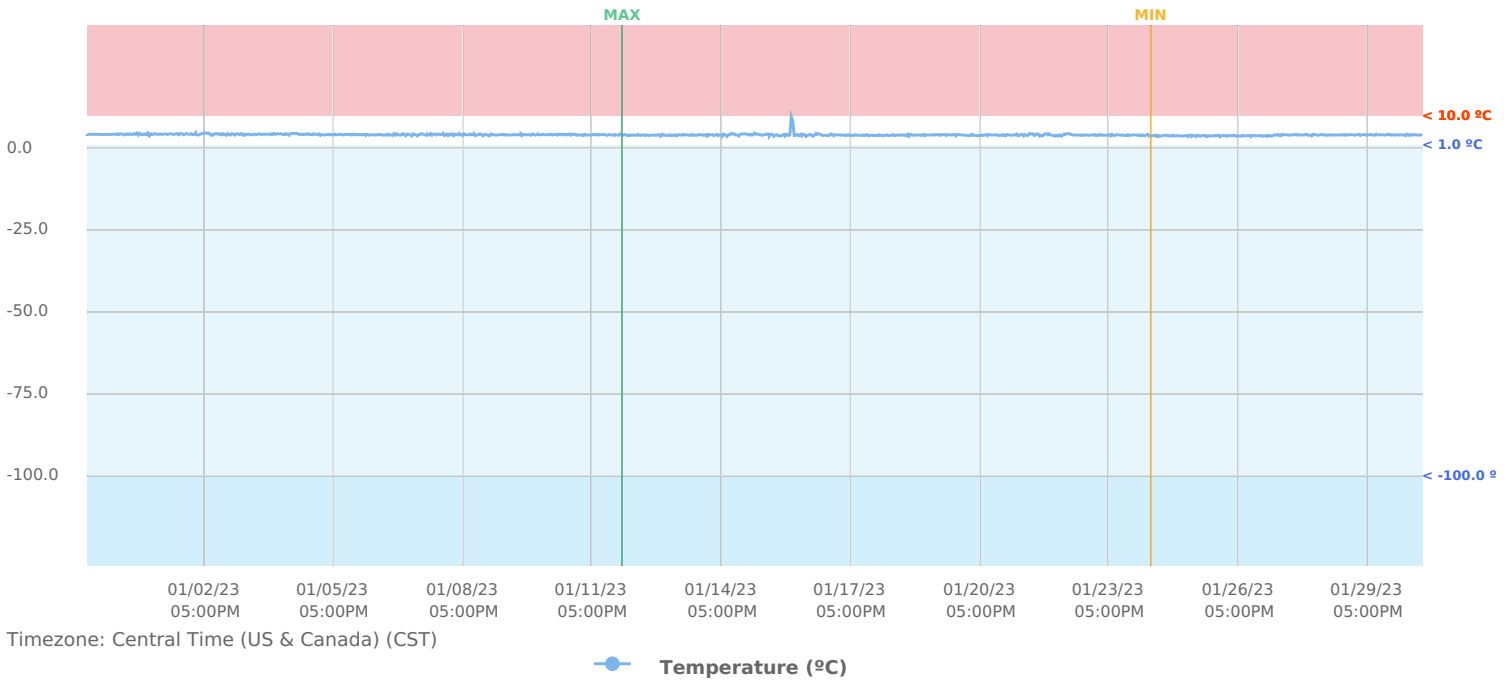

TEMPERATURE

AVG: **4.09 °C** | MIN: **-1.34 °C** | MAX: **17.12 °C**

DATA LOGS

| CENTRAL TIME (US & CANADA) | TEMPERATURE (°C) |
|---------------------------------------|-------------------------|
| 2022-12-30 6:00 AM | 5.99°C |
| 2022-12-31 6:00 AM | 0.44°C |
| 2023-01-01 6:00 AM | 4.66°C |
| 2023-01-02 6:00 AM | 4.03°C |
| 2023-01-03 6:00 AM | 5.41°C |
| 2023-01-04 6:00 AM | 4.7°C |
| 2023-01-05 6:00 AM | 5.14°C |
| 2023-01-06 6:00 AM | 5.99°C |
| 2023-01-07 6:00 AM | 5.52°C |
| 2023-01-08 6:00 AM | 4.82°C |
| 2023-01-09 6:00 AM | 5.68°C |
| 2023-01-10 6:00 AM | 5.47°C |
| 2023-01-11 6:00 AM | 5.91°C |
| 2023-01-12 6:00 AM | 2.57°C |
| 2023-01-13 6:00 AM | 5.77°C |
| 2023-01-14 6:00 AM | 1.26°C |
| 2023-01-15 6:00 AM | 5.64°C |
| 2023-01-16 6:00 AM | 5.93°C |
| 2023-01-17 6:00 AM | 5.88°C |
| 2023-01-18 6:00 AM | 5.58°C |
| 2023-01-19 6:00 AM | 5.66°C |
| 2023-01-20 6:00 AM | 0.02°C |
| 2023-01-21 6:00 AM | 5.85°C |
| 2023-01-22 6:00 AM | 1.75°C |
| 2023-01-23 6:00 AM | 5.52°C |
| 2023-01-24 6:00 AM | 2.77°C |
| 2023-01-25 6:00 AM | 5.08°C |
| 2023-01-26 6:00 AM | 0.57°C |
| 2023-01-27 6:00 AM | -0.27°C |
| 2023-01-28 6:00 AM | 1.18°C |
| 2023-01-29 6:00 AM | 5.74°C |