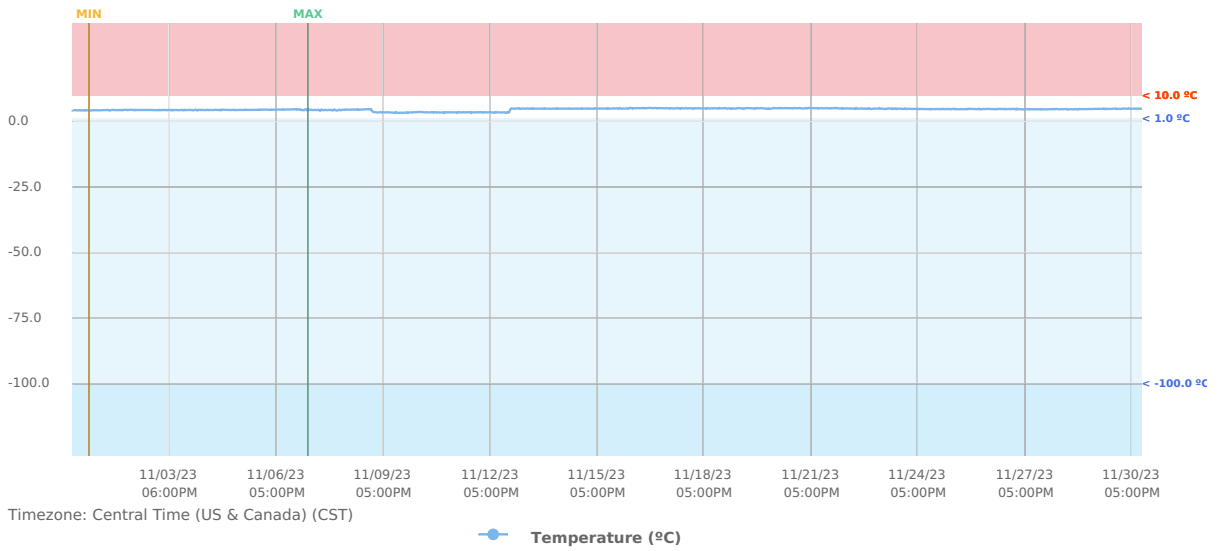

Summary Report "Sudler 2012 CTSU Lab Fridge" for Sudler 2012 CTSU Lab Fridge

Nov 01, 2023 - Dec 01, 2023

MACHINE DETAILS

Serial Number: **0081F90EC68E**
Location: **CTSU Rainbow Lab**
Description: **0081F90EC68E**
Installation date:

EQUIPMENT DETAILS

Category: **+4 Refrigerator**
Manufacturer:
Model:
Service Entered Date:

TEMPERATURE   AVG: **4.52 °C** | MIN: **1.1 °C** | MAX: **14.6 °C**