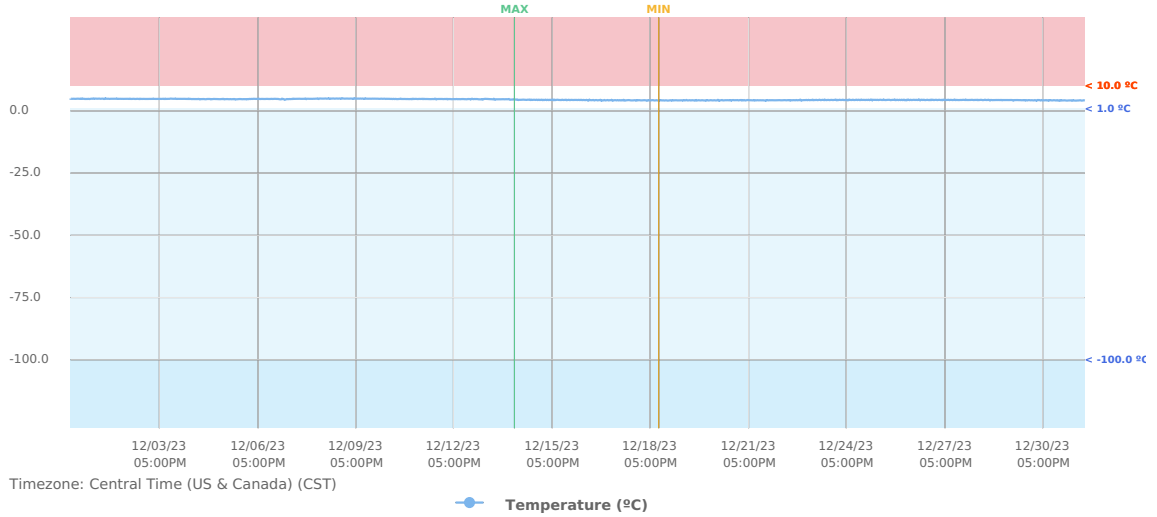

Summary Report "Sudler 2012 CTSU Lab Fridge" for Sudler 2012 CTSU Lab Fridge

Dec 01, 2023 - Jan 01, 2024

MACHINE DETAILS

Serial Number: 0081F90EC68E
Location: CTSU Rainbow Lab
Description: 0081F90EC68E
Installation date:

EQUIPMENT DETAILS

Category: +4 Refrigerator
Manufacturer:
Model:
Service Entered Date:

TEMPERATURE

AVG: 4.54 °C | MIN: 1.08 °C | MAX: 9.58 °C