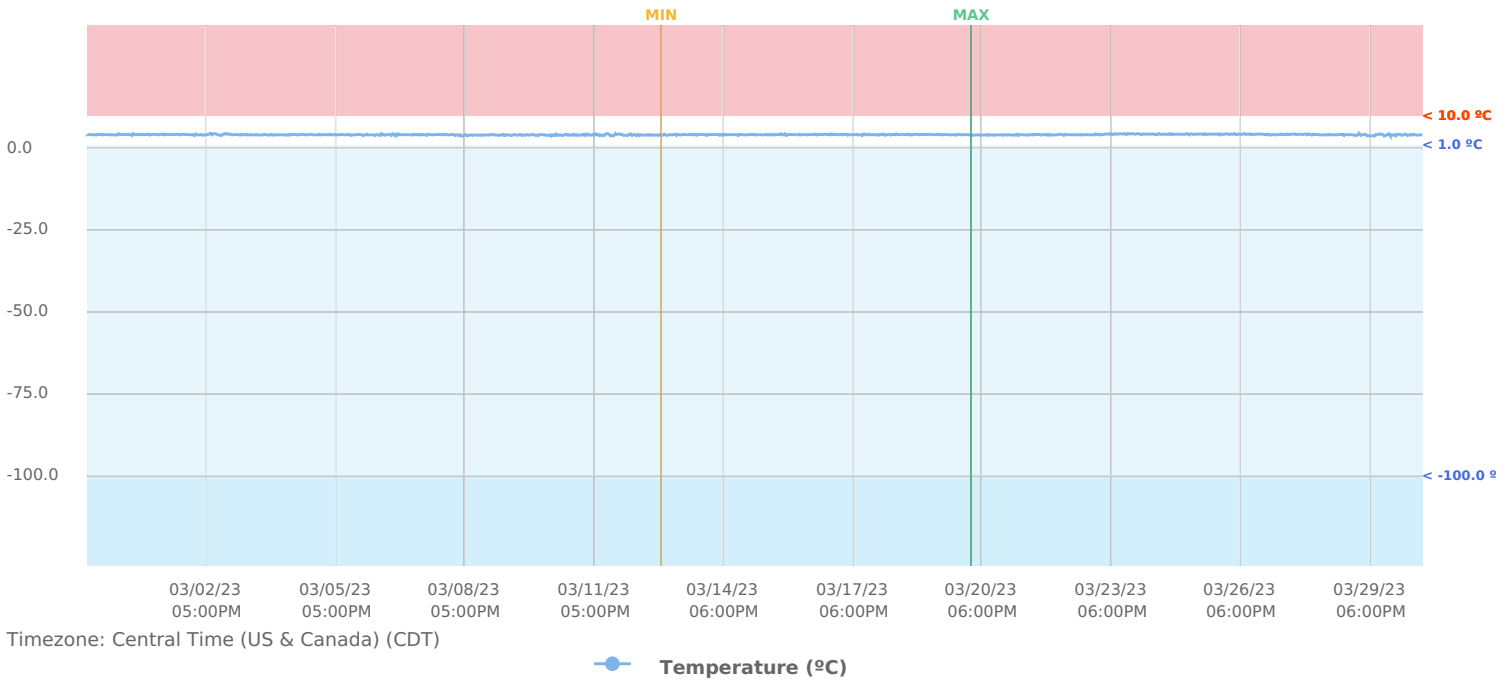

EQUIPMENT DETAILS

Category: **+4 Refrigerator**
Manufacturer:
Model:
Service Entered Date:

TEMPERATURE

AVG: **4.14 °C** | MIN: **-0.52 °C** | MAX: **14.52 °C**

DATA LOGS

| CENTRAL TIME (US & CANADA) | TEMPERATURE (°C) |
|----------------------------|------------------|
| 2023-02-27 5:00 AM | 5.2°C |
| 2023-02-28 5:00 AM | 5.45°C |
| 2023-03-01 5:00 AM | 2.73°C |
| 2023-03-02 5:00 AM | 5.13°C |
| 2023-03-03 5:00 AM | 5.7°C |
| 2023-03-04 5:00 AM | 1.24°C |
| 2023-03-05 5:00 AM | 5.27°C |
| 2023-03-06 5:00 AM | 5.49°C |
| 2023-03-07 5:00 AM | 4.58°C |
| 2023-03-08 5:00 AM | 4.95°C |
| 2023-03-09 5:00 AM | 5.05°C |
| 2023-03-10 5:00 AM | 1.8°C |
| 2023-03-11 5:00 AM | 4.34°C |
| 2023-03-12 5:00 AM | 0.6°C |
| 2023-03-13 5:00 AM | 3.97°C |
| 2023-03-14 5:00 AM | 6.08°C |
| 2023-03-15 5:00 AM | 4.56°C |
| 2023-03-16 5:00 AM | 5.84°C |
| 2023-03-17 5:00 AM | 2.1°C |
| 2023-03-18 5:00 AM | 5.59°C |
| 2023-03-19 5:00 AM | 1.37°C |
| 2023-03-20 5:00 AM | 3.38°C |
| 2023-03-21 5:00 AM | 5.73°C |
| 2023-03-22 5:00 AM | 5.49°C |
| 2023-03-23 5:00 AM | 5.66°C |
| 2023-03-24 5:00 AM | 3.48°C |
| 2023-03-25 5:00 AM | 1.71°C |
| 2023-03-26 5:00 AM | 5.84°C |
| 2023-03-27 5:00 AM | 4.09°C |
| 2023-03-28 5:00 AM | 5.04°C |
| 2023-03-29 5:00 AM | 5.57°C |