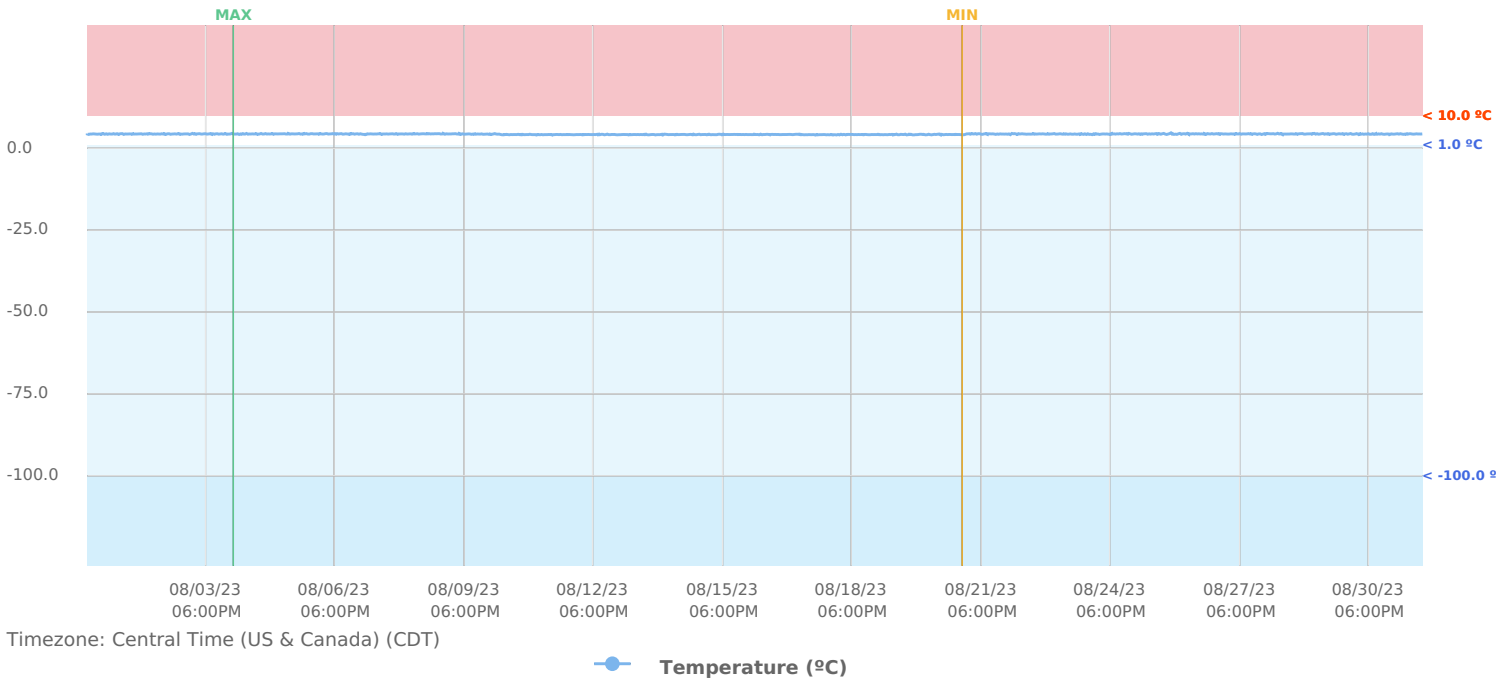

Summary Report "Sudler 2012 CTSU Lab Fridge" for Sudler 2012 CTSU Lab Fridge

Aug 01, 2023 - Sep 01, 2023

MACHINE DETAILS

Serial Number: **0081F90EC68E**
Location: **CTSU Rainbow Lab**
Description: **0081F90EC68E**
Installation date:

EQUIPMENT DETAILS

Category: **+4 Refrigerator**
Manufacturer:
Model:
Service Entered Date:

TEMPERATURE   AVG: **4.28 °C** | MIN: **0.3 °C** | MAX: **15.49 °C**