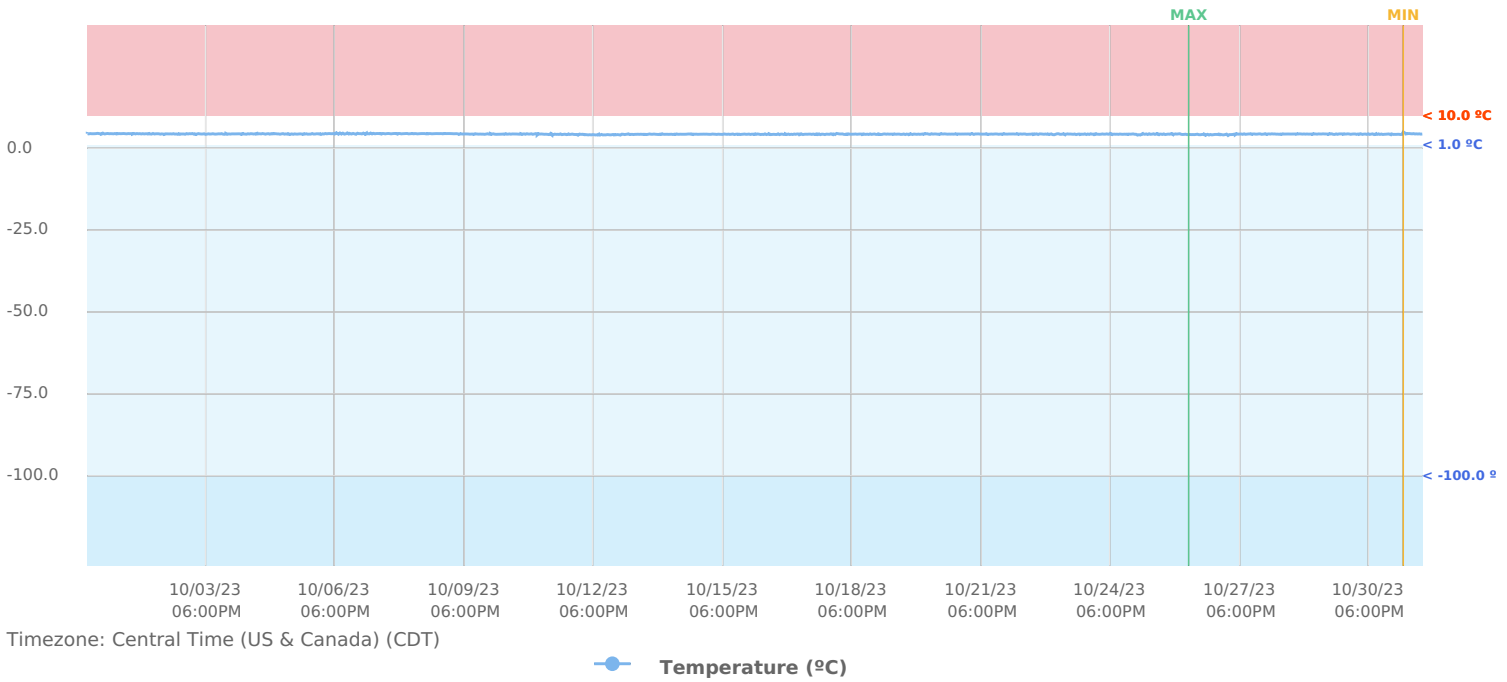

Summary Report "Sudler 2012 CTSU Lab Fridge" for Sudler 2012 CTSU Lab Fridge

Oct 01, 2023 - Nov 01, 2023

MACHINE DETAILS

Serial Number: **0081F90EC68E**
Location: **CTSU Rainbow Lab**
Description: **0081F90EC68E**
Installation date:

EQUIPMENT DETAILS

Category: **+4 Refrigerator**
Manufacturer:
Model:
Service Entered Date:

TEMPERATURE

AVG: **4.31 °C** | MIN: **-1.26 °C** | MAX: **13.58 °C**