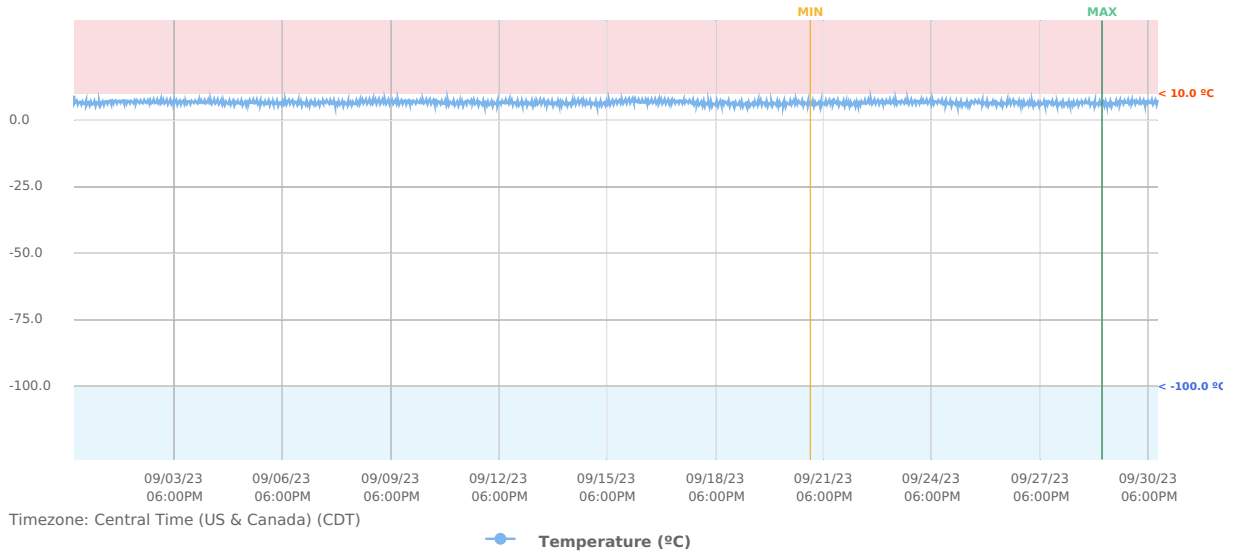

Summary Report "Delp G040 +4" for Delp G040 +4

Sep 01, 2023 - Oct 01, 2023

MACHINE DETAILS

Serial Number: **6077715FD487**
Location: **Unknown**
Description: **6077715FD487**
Installation date:

EQUIPMENT DETAILS

Category: **Unknown**
Manufacturer:
Model:
Service Entered Date:

TEMPERATURE

AVG: **6.67 °C** | MIN: **2.63 °C** | MAX: **12.2 °C**