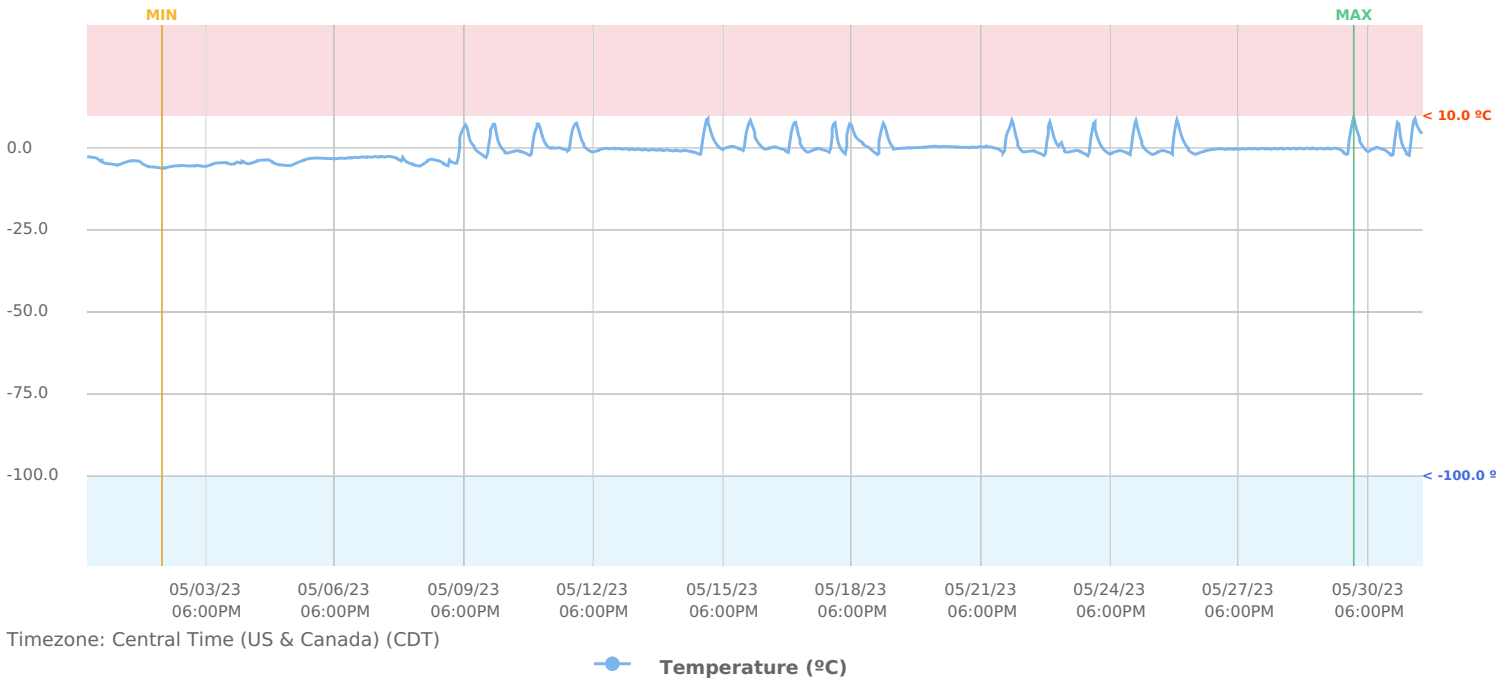

Summary Report "Delp G040 +4" for Delp G040 +4

May 01, 2023 - Jun 01, 2023

MACHINE DETAILS

Serial Number: **6077715FD487**
Location: **Unknown**
Description: **6077715FD487**
Installation date:

EQUIPMENT DETAILS

Category: **Unknown**
Manufacturer:
Model:
Service Entered Date:

TEMPERATURE

AVG: **-0.61 °C** | MIN: **-6.33 °C** | MAX: **10.55 °C**