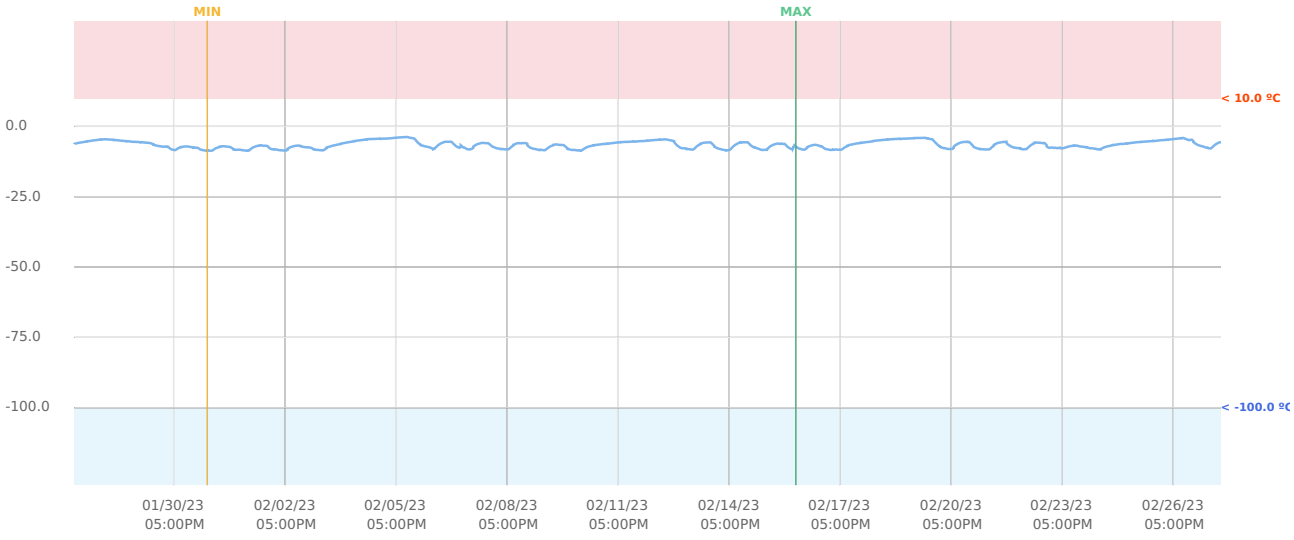

Summary Report "Delp G040 +4" for Delp G040 +4

Jan 28, 2023 - Feb 28, 2023

MACHINE DETAILS

Serial Number: 6077715FD487
Location: Unknown
Description: 6077715FD487
Installation date:

EQUIPMENT DETAILS

Category: Unknown
Manufacturer:
Model:
Service Entered Date:

TEMPERATURE   AVG: -6.51 °C | MIN: -9.18 °C | MAX: -0.38 °C

Timezone: Central Time (US & Canada) (CST)

● Temperature (°C)