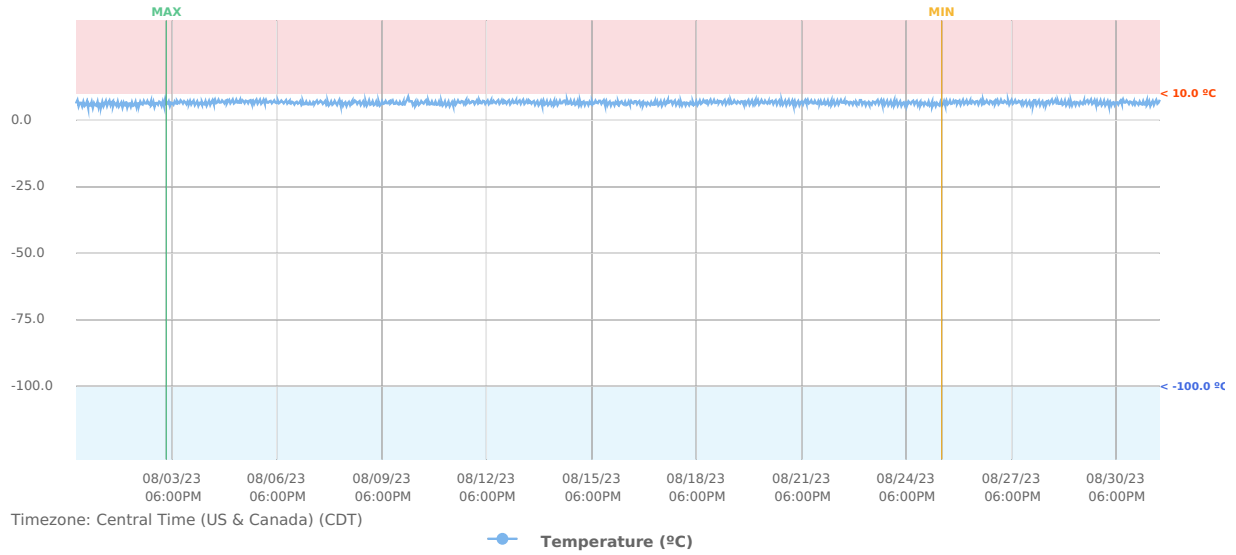

Summary Report "Delp G040 +4" for Delp G040 +4

Aug 01, 2023 - Sep 01, 2023

MACHINE DETAILS

Serial Number: **6077715FD487**
Location: **Unknown**
Description: **6077715FD487**
Installation date:

EQUIPMENT DETAILS

Category: **Unknown**
Manufacturer:
Model:
Service Entered Date:

TEMPERATURE

AVG: **6.63 °C** | MIN: **3.15 °C** | MAX: **16.22 °C**