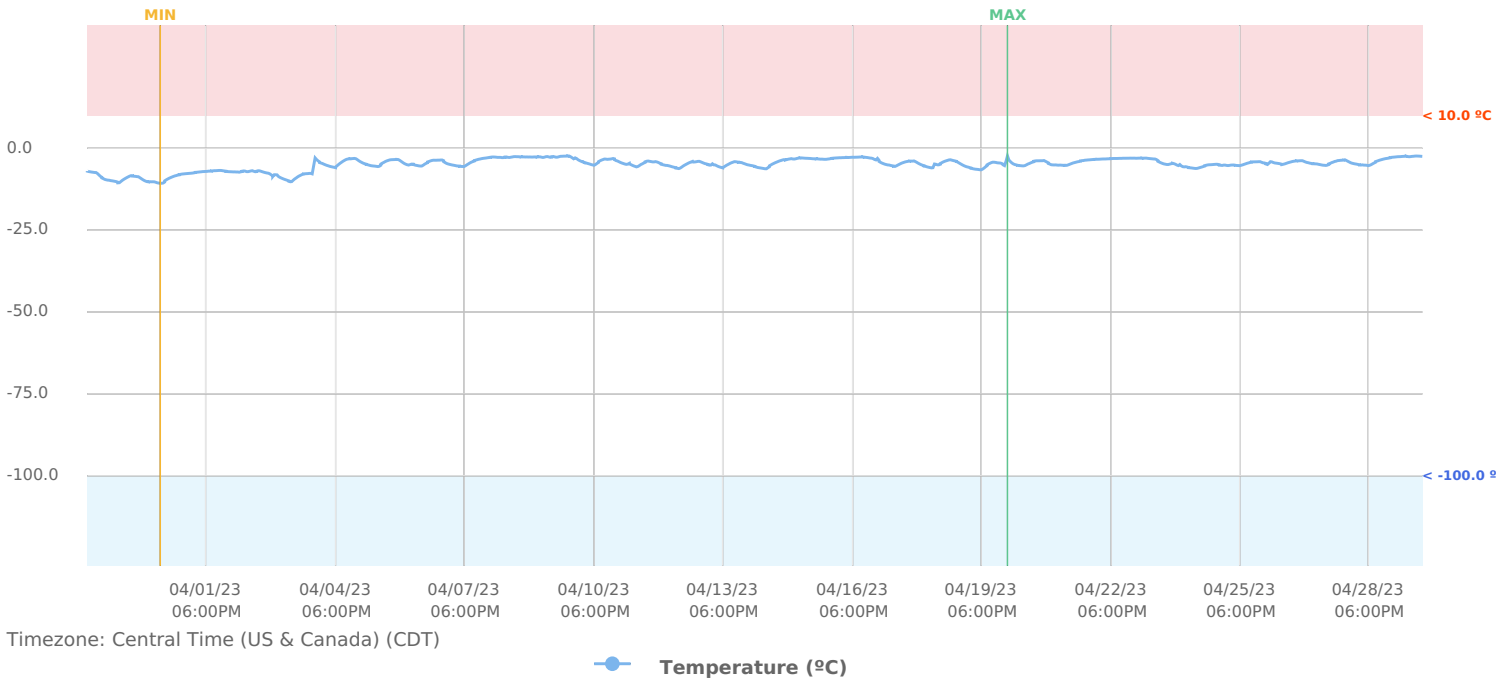

Summary Report "Delp G040 +4" for Delp G040 +4

Mar 30, 2023 - Apr 30, 2023

MACHINE DETAILS

Serial Number: **6077715FD487**
Location: **Unknown**
Description: **6077715FD487**
Installation date:

EQUIPMENT DETAILS

Category: **Unknown**
Manufacturer:
Model:
Service Entered Date:

TEMPERATURE

AVG: **-4.93 °C** | MIN: **-10.92 °C** | MAX: **2.45 °C**