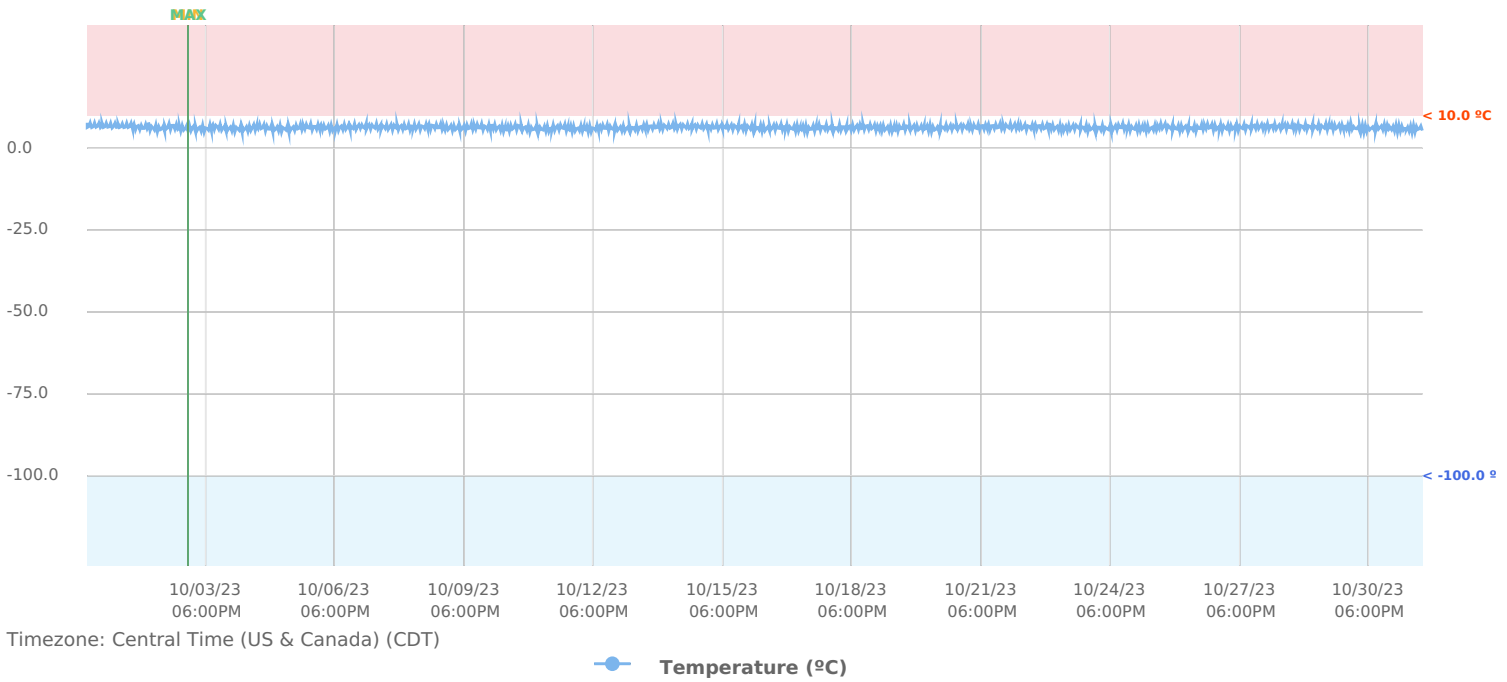

Summary Report "Delp G040 +4" for Delp G040 +4

Oct 01, 2023 - Nov 01, 2023

MACHINE DETAILS

Serial Number: **6077715FD487**
Location: **Unknown**
Description: **6077715FD487**
Installation date:

EQUIPMENT DETAILS

Category: **Unknown**
Manufacturer:
Model:
Service Entered Date:

TEMPERATURE

AVG: **6.33 °C** | MIN: **2.93 °C** | MAX: **13.4 °C**