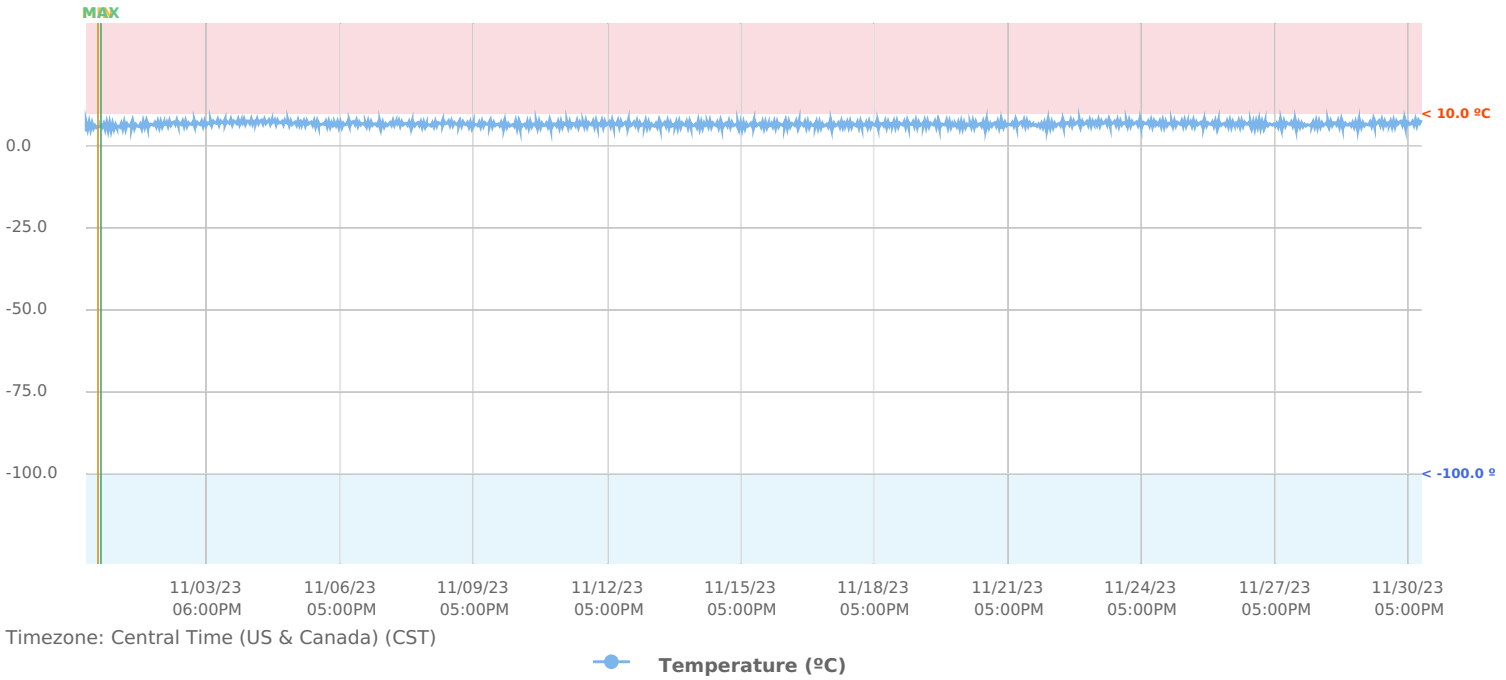

Summary Report "Delp G040 +4" for Delp G040 +4

Nov 01, 2023 - Dec 01, 2023

MACHINE DETAILS

Serial Number: **6077715FD487**
Location: **Unknown**
Description: **6077715FD487**
Installation date:

EQUIPMENT DETAILS

Category: **Unknown**
Manufacturer:
Model:
Service Entered Date:

TEMPERATURE

AVG: **6.76 °C** | MIN: **2.9 °C** | MAX: **11.92 °C**