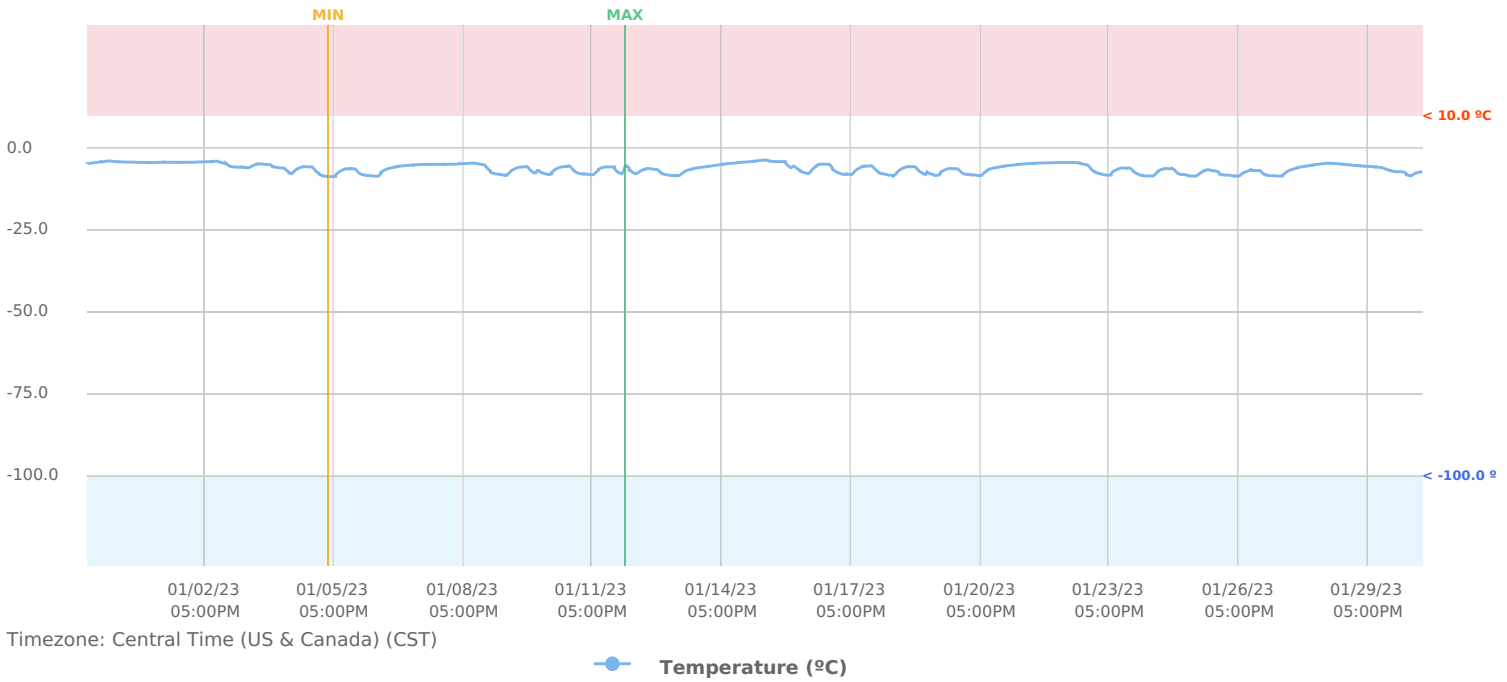

MACHINE DETAILS

Serial Number: **6077715FD487**
Location: **Unknown**
Description: **6077715FD487**
Installation date:

EQUIPMENT DETAILS

Category: **Unknown**
Manufacturer:
Model:
Service Entered Date:

TEMPERATURE

AVG: **-6.22 °C** | MIN: **-9.06 °C** | MAX: **-0.71 °C**

DATA LOGS

CENTRAL TIME (US & CANADA)	TEMPERATURE (°C)
2022-12-30 6:00 AM	-4.81°C
2022-12-31 6:00 AM	-4.09°C
2023-01-01 6:00 AM	-4.41°C
2023-01-02 6:00 AM	-4.34°C
2023-01-03 6:00 AM	-4.66°C
2023-01-04 6:00 AM	-4.85°C
2023-01-05 6:00 AM	-5.74°C
2023-01-06 6:00 AM	-6.66°C
2023-01-07 6:00 AM	-5.4°C
2023-01-08 6:00 AM	-4.78°C
2023-01-09 6:00 AM	-5.27°C
2023-01-10 6:00 AM	-5.72°C
2023-01-11 6:00 AM	-5.84°C
2023-01-12 6:00 AM	-5.87°C
2023-01-13 6:00 AM	-6.55°C
2023-01-14 6:00 AM	-5.64°C
2023-01-15 6:00 AM	-4.59°C
2023-01-16 6:00 AM	-4.86°C
2023-01-17 6:00 AM	-5.1°C
2023-01-18 6:00 AM	-5.83°C
2023-01-19 6:00 AM	-5.59°C
2023-01-20 6:00 AM	-6.27°C
2023-01-21 6:00 AM	-5.47°C
2023-01-22 6:00 AM	-4.53°C
2023-01-23 6:00 AM	-5.2°C
2023-01-24 6:00 AM	-6.23°C
2023-01-25 6:00 AM	-6.34°C
2023-01-26 6:00 AM	-7.02°C
2023-01-27 6:00 AM	-6.93°C
2023-01-28 6:00 AM	-5.77°C
2023-01-29 6:00 AM	-4.94°C