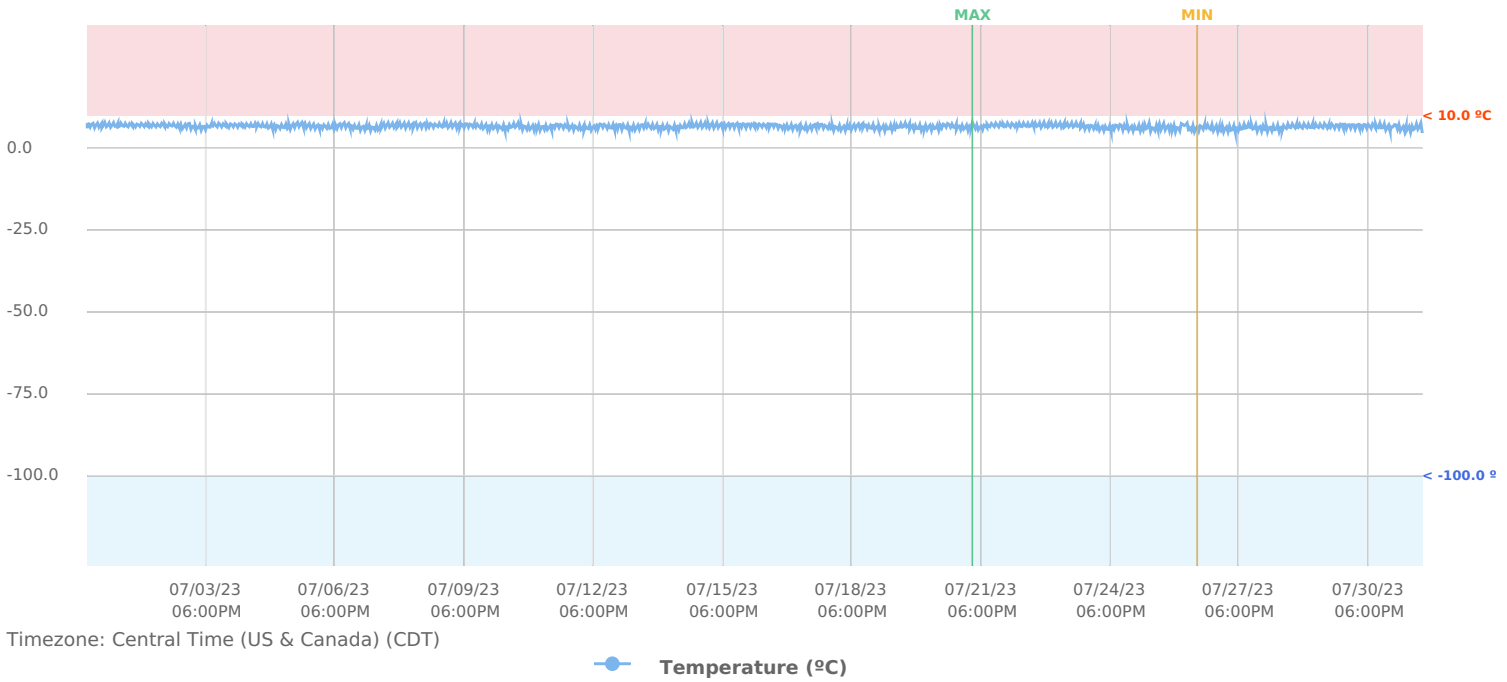

Summary Report "Delp G040 +4" for Delp G040 +4

Jul 01, 2023 - Aug 01, 2023

MACHINE DETAILS

Serial Number: **6077715FD487**
Location: **Unknown**
Description: **6077715FD487**
Installation date:

EQUIPMENT DETAILS

Category: **Unknown**
Manufacturer:
Model:
Service Entered Date:

TEMPERATURE

AVG: **6.64 °C** | MIN: **3.15 °C** | MAX: **13.61 °C**