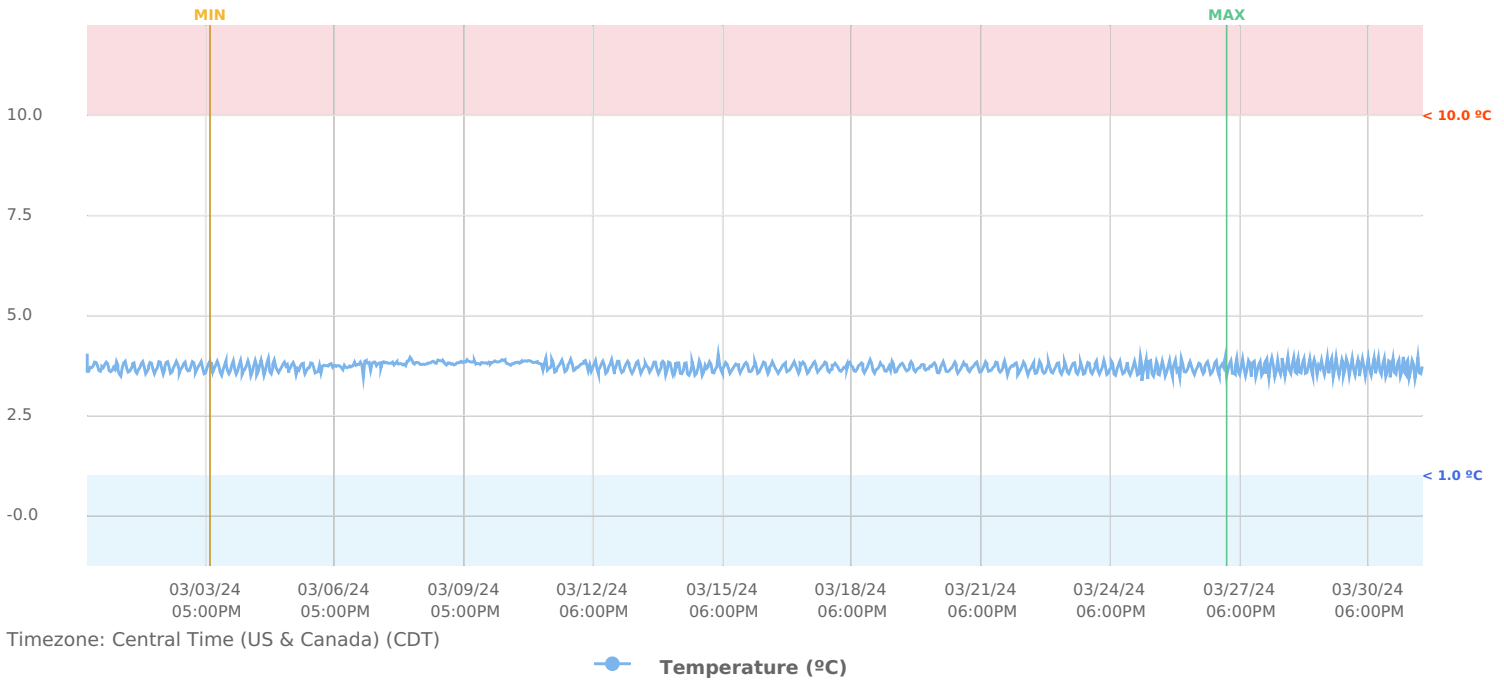

TEMPERATURE

AVG: **3.72 °C** | MIN: **1.26 °C** | MAX: **9.48 °C**

DATA LOGS

CENTRAL TIME (US & CANADA)	TEMPERATURE (°C)
2024-02-29 5:00 AM	4.91°C
2024-03-01 5:00 AM	5.59°C
2024-03-02 5:00 AM	5.41°C
2024-03-03 5:00 AM	1.76°C
2024-03-04 5:00 AM	3.89°C
2024-03-05 5:00 AM	5.58°C
2024-03-06 5:00 AM	4.02°C
2024-03-07 5:00 AM	2.91°C
2024-03-08 5:00 AM	3.69°C
2024-03-09 5:00 AM	2.6°C
2024-03-10 5:00 AM	2.35°C
2024-03-11 5:00 AM	4.73°C
2024-03-12 5:00 AM	2.52°C
2024-03-13 5:00 AM	3.69°C
2024-03-14 5:00 AM	2.93°C
2024-03-15 5:00 AM	4.64°C
2024-03-16 5:00 AM	5.02°C
2024-03-17 5:00 AM	4.97°C
2024-03-18 5:00 AM	3.73°C
2024-03-19 5:00 AM	5.02°C
2024-03-20 5:00 AM	2.58°C
2024-03-21 5:00 AM	4.28°C
2024-03-22 5:00 AM	4.39°C
2024-03-23 5:00 AM	4.12°C
2024-03-24 5:00 AM	5.2°C
2024-03-25 5:00 AM	4.89°C
2024-03-26 5:00 AM	3.55°C
2024-03-27 5:00 AM	3.02°C
2024-03-28 5:00 AM	5.22°C
2024-03-29 5:00 AM	4.09°C
2024-03-30 5:00 AM	2.34°C

CENTRAL TIME (US & CANADA)

TEMPERATURE (°C)

2024-03-31 5:00 AM

2.93°C

THRESHOLD ALERTS

No Alert Events for selected date range.

CONNECTION ALERTS

CENTRAL TIME (US & CANADA)	MACHINE NAME	TYPE	RULE	LAST READING	ACTIVITY
2024-03-06 2:24 PM	CRC 3537 951703280749W	Connection	Connection Alert	Connected	Alert Cleared
	2024-03-06 2:24 PM	Notification:Email and SMS sent to Miranda Wright, Kristy Anderson. Message:CRC 3537 951703280749W has restored wireless connection to the Elemental Gateway. Alert Rule:Connection Alert			
	2024-03-06 2:24 PM	Message:CRC 3537 951703280749W has restored wireless connection to the Elemental Gateway. Alert Rule:Connection Alert			
	2024-03-06 2:19 PM	Notification:Email and SMS sent to Miranda Wright, Kristy Anderson. Message:CRC 3537 951703280749W has lost wireless connection to the Elemental Gateway. Alert Rule:Connection Alert			
	2024-03-06 2:19 PM	Message:CRC 3537 951703280749W has lost wireless connection to the Elemental Gateway. Alert Rule:Connection Alert			