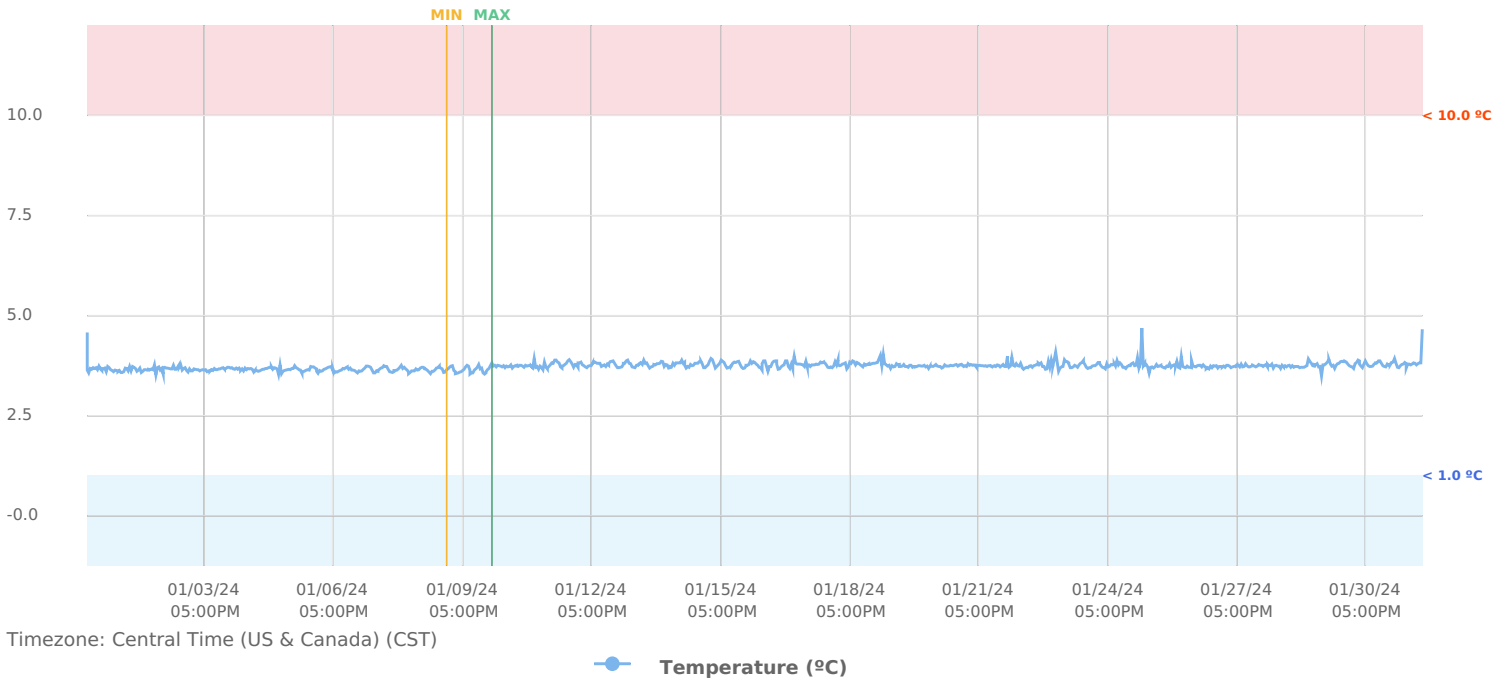

TEMPERATURE

AVG: **3.73 °C** | MIN: **1.23 °C** | MAX: **11.31 °C**

DATA LOGS

CENTRAL TIME (US & CANADA)	TEMPERATURE (°C)
2023-12-31 6:00 AM	4.08°C
2024-01-01 6:00 AM	2.8°C
2024-01-02 6:00 AM	3.17°C
2024-01-03 6:00 AM	2.16°C
2024-01-04 6:00 AM	5.39°C
2024-01-05 6:00 AM	2.27°C
2024-01-06 6:00 AM	5.35°C
2024-01-07 6:00 AM	3.99°C
2024-01-08 6:00 AM	3.71°C
2024-01-09 6:00 AM	1.48°C
2024-01-10 6:00 AM	3.15°C
2024-01-11 6:00 AM	4.58°C
2024-01-12 6:00 AM	5.34°C
2024-01-13 6:00 AM	2.77°C
2024-01-14 6:00 AM	2.27°C
2024-01-15 6:00 AM	3.73°C
2024-01-16 6:00 AM	4.45°C
2024-01-17 6:00 AM	3.94°C
2024-01-18 6:00 AM	4.95°C
2024-01-19 6:00 AM	5.74°C
2024-01-20 6:00 AM	2.49°C
2024-01-21 6:00 AM	3.03°C
2024-01-22 6:00 AM	3.67°C
2024-01-23 6:00 AM	3.36°C
2024-01-24 6:00 AM	4.87°C
2024-01-25 6:00 AM	3.4°C
2024-01-26 6:00 AM	3.27°C
2024-01-27 6:00 AM	2.23°C
2024-01-28 6:00 AM	3.09°C
2024-01-29 6:00 AM	4.16°C
2024-01-30 6:00 AM	3.15°C

CENTRAL TIME (US & CANADA)

TEMPERATURE (°C)

2024-01-31 6:00 AM

2.98°C

THRESHOLD ALERTS

No Alert Events for selected date range.

CONNECTION ALERTS

CENTRAL TIME (US & CANADA)	MACHINE NAME	TYPE	RULE	LAST READING	ACTIVITY
2024-01-25 6:34 PM	CRC 3537 951703280749W	Connection	Connection Alert	Connected	Alert Cleared
	2024-01-25 6:34 PM	Notification:Email and SMS sent to Miranda Wright, Kristy Anderson. Message:CRC 3537 951703280749W has restored wireless connection to the Elemental Gateway. Alert Rule:Connection Alert			
	2024-01-25 6:34 PM	Message:CRC 3537 951703280749W has restored wireless connection to the Elemental Gateway. Alert Rule:Connection Alert			
	2024-01-25 6:32 PM	Notification:Email and SMS sent to Miranda Wright, Kristy Anderson. Message:CRC 3537 951703280749W has lost wireless connection to the Elemental Gateway. Alert Rule:Connection Alert			
	2024-01-25 6:32 PM	Message:CRC 3537 951703280749W has lost wireless connection to the Elemental Gateway. Alert Rule:Connection Alert			