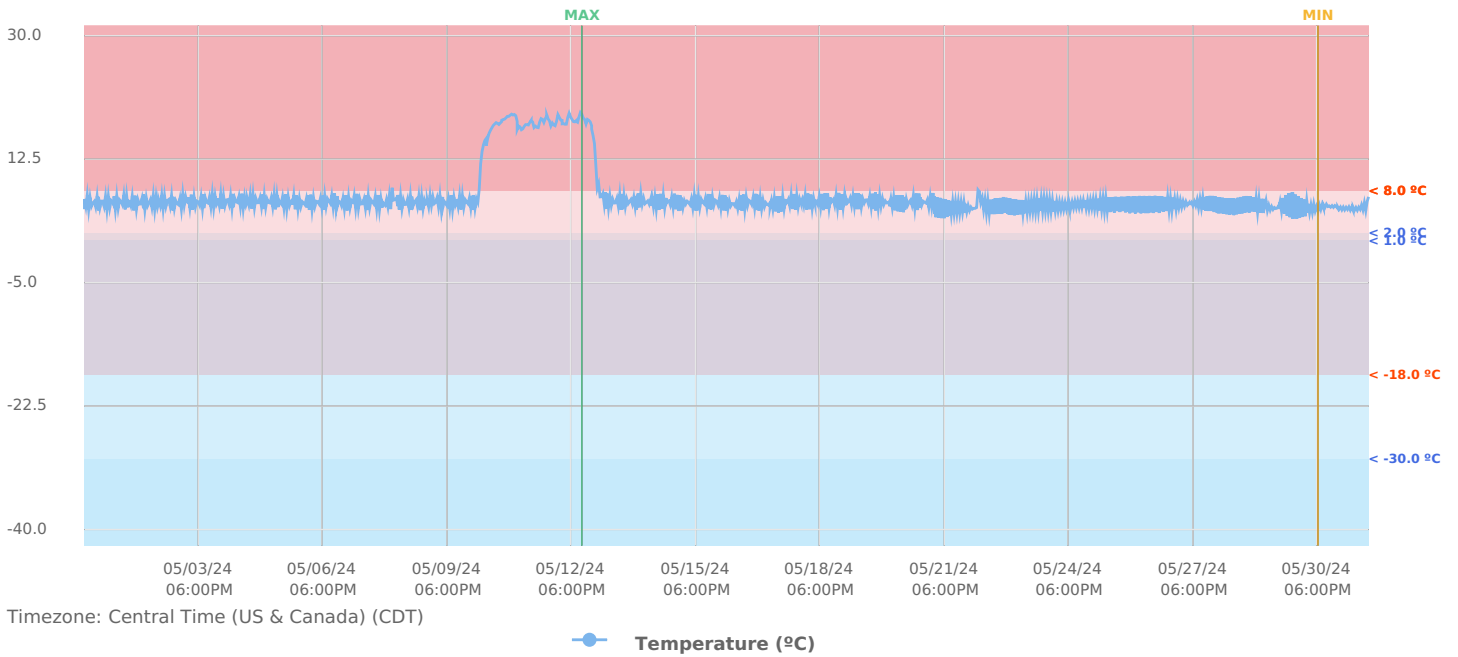

TEMPERATURE

AVG: **7.26 °C** | MIN: **2.1 °C** | MAX: **19.62 °C**

DATA LOGS

CENTRAL TIME (US & CANADA)	TEMPERATURE (°C)
2024-05-01 12:00 AM	8.27°C
2024-05-02 12:00 AM	5.05°C
2024-05-03 12:00 AM	7.37°C
2024-05-04 12:00 AM	8.65°C
2024-05-05 12:00 AM	5.45°C
2024-05-06 12:00 AM	4.95°C
2024-05-07 12:00 AM	8.88°C
2024-05-08 12:00 AM	8.33°C
2024-05-09 12:00 AM	7.03°C
2024-05-10 12:00 AM	4.31°C
2024-05-11 12:00 AM	17.55°C
2024-05-12 12:00 AM	17.57°C
2024-05-13 12:00 AM	19.09°C
2024-05-14 12:00 AM	8.14°C
2024-05-15 12:00 AM	4.18°C
2024-05-16 12:00 AM	6.32°C
2024-05-17 12:00 AM	8.21°C
2024-05-18 12:00 AM	4.12°C
2024-05-19 12:00 AM	7.75°C
2024-05-20 12:00 AM	5.48°C
2024-05-21 12:00 AM	4.14°C
2024-05-22 12:00 AM	7.85°C
2024-05-23 12:00 AM	5.95°C
2024-05-24 12:00 AM	6.49°C
2024-05-25 12:00 AM	7.02°C
2024-05-26 12:00 AM	7.99°C
2024-05-27 12:00 AM	4.12°C
2024-05-28 12:00 AM	6.97°C
2024-05-29 12:00 AM	8.21°C
2024-05-30 12:00 AM	4.25°C
2024-05-31 12:00 AM	9.33°C