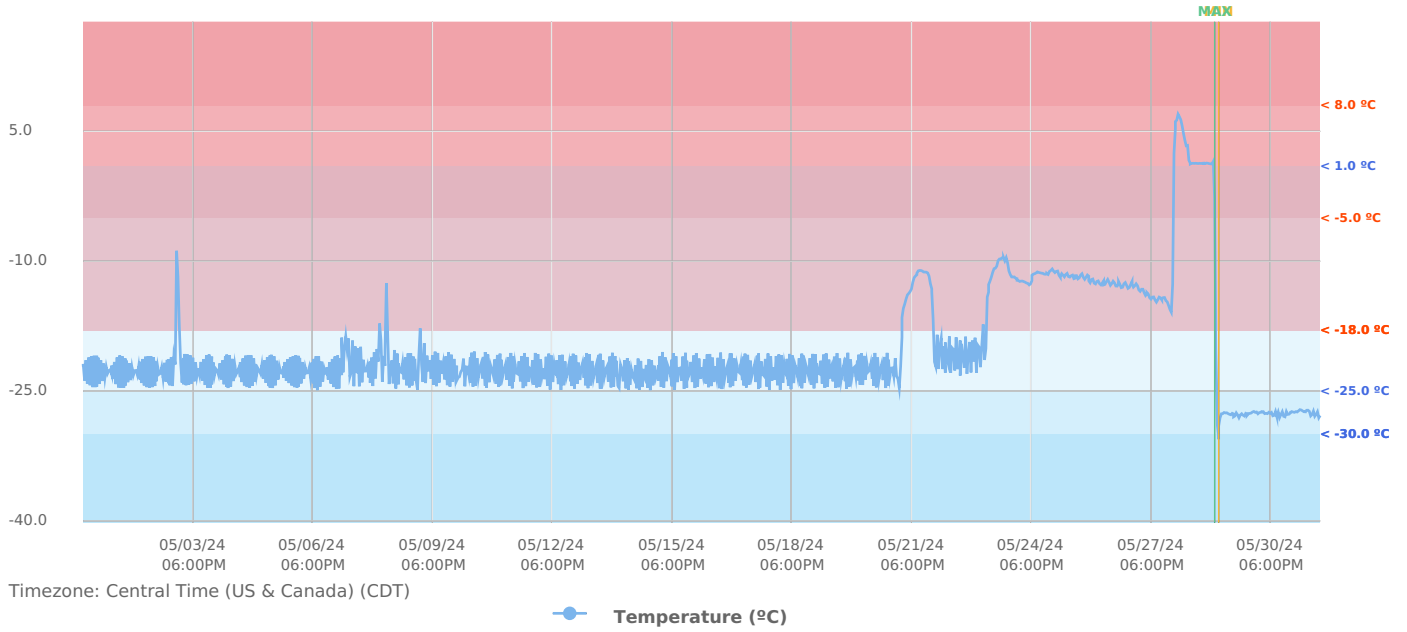

MACHINE DETAILS

Serial Number: 6077715FD44E
Location: DELP G040 -20
Description: 6077715FD44E
Installation date:

EQUIPMENT DETAILS

Category: -20 Freezer
Manufacturer:
Model:
Service Entered Date:

TEMPERATURE AVG: -20.26 °C | MIN: -32.64 °C | MAX: 10.55 °C

DATA LOGS

CENTRAL TIME (US & CANADA)	TEMPERATURE (°C)
2024-05-01 12:00 AM	-23.94°C
2024-05-02 12:00 AM	-20°C
2024-05-03 12:00 AM	-25.32°C
2024-05-04 12:00 AM	-25.92°C
2024-05-05 12:00 AM	-24.89°C
2024-05-06 12:00 AM	-21.82°C
2024-05-07 12:00 AM	-19.79°C
2024-05-08 12:00 AM	-22.52°C
2024-05-09 12:00 AM	-22.9°C
2024-05-10 12:00 AM	-25.02°C
2024-05-11 12:00 AM	-25.62°C
2024-05-12 12:00 AM	-19.98°C
2024-05-13 12:00 AM	-25.8°C
2024-05-14 12:00 AM	-19.77°C
2024-05-15 12:00 AM	-21.52°C
2024-05-16 12:00 AM	-25.05°C
2024-05-17 12:00 AM	-19.68°C
2024-05-18 12:00 AM	-25.48°C
2024-05-19 12:00 AM	-21.23°C
2024-05-20 12:00 AM	-23.45°C
2024-05-21 12:00 AM	-21.59°C
2024-05-22 12:00 AM	-11.16°C
2024-05-23 12:00 AM	-23.3°C
2024-05-24 12:00 AM	-9.8°C
2024-05-25 12:00 AM	-11.22°C
2024-05-26 12:00 AM	-11.66°C
2024-05-27 12:00 AM	-12.49°C
2024-05-28 12:00 AM	-14.2°C
2024-05-29 12:00 AM	1.33°C
2024-05-30 12:00 AM	-26.87°C
2024-05-31 12:00 AM	-28.08°C