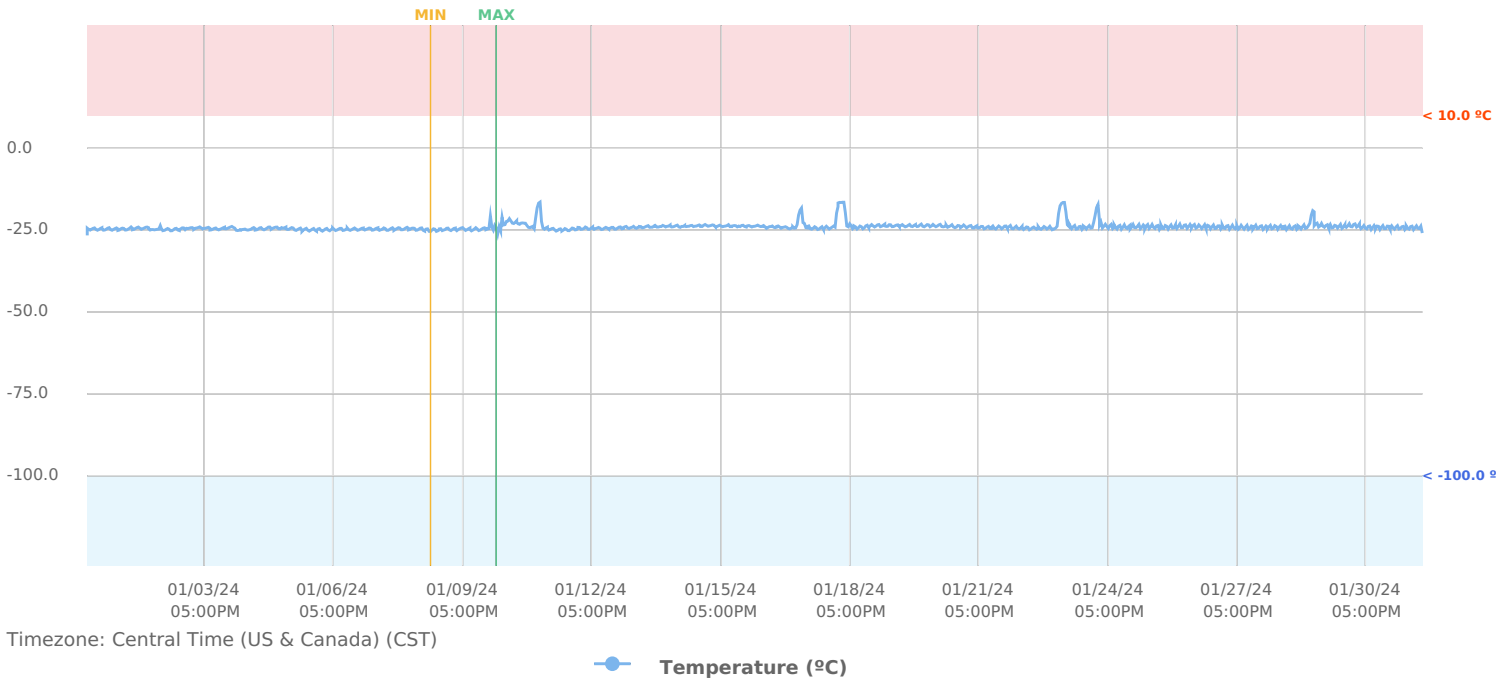

MACHINE DETAILS

Serial Number: **6077715FD44E**
Location: **Unknown**
Description: **6077715FD44E**
Installation date:

EQUIPMENT DETAILS

Category: **Unknown**
Manufacturer:
Model:
Service Entered Date:

TEMPERATURE

AVG: **-24.05 °C** | MIN: **-27.26 °C** | MAX: **-12.74 °C**

DATA LOGS

CENTRAL TIME (US & CANADA)	TEMPERATURE (°C)
2023-12-31 6:00 AM	-26.34°C
2024-01-01 6:00 AM	-23.6°C
2024-01-02 6:00 AM	-26.26°C
2024-01-03 6:00 AM	-24.06°C
2024-01-04 6:00 AM	-24.2°C
2024-01-05 6:00 AM	-24.59°C
2024-01-06 6:00 AM	-24.98°C
2024-01-07 6:00 AM	-24.15°C
2024-01-08 6:00 AM	-24.65°C
2024-01-09 6:00 AM	-25.94°C
2024-01-10 6:00 AM	-25.49°C
2024-01-11 6:00 AM	-24.55°C
2024-01-12 6:00 AM	-26.3°C
2024-01-13 6:00 AM	-26.11°C
2024-01-14 6:00 AM	-24.61°C
2024-01-15 6:00 AM	-23.23°C
2024-01-16 6:00 AM	-23.13°C
2024-01-17 6:00 AM	-25.34°C
2024-01-18 6:00 AM	-25.73°C
2024-01-19 6:00 AM	-22.59°C
2024-01-20 6:00 AM	-25.18°C
2024-01-21 6:00 AM	-24.48°C
2024-01-22 6:00 AM	-25.23°C
2024-01-23 6:00 AM	-23.28°C
2024-01-24 6:00 AM	-23.3°C
2024-01-25 6:00 AM	-26.12°C
2024-01-26 6:00 AM	-25.95°C
2024-01-27 6:00 AM	-25.12°C
2024-01-28 6:00 AM	-23.62°C
2024-01-29 6:00 AM	-21.99°C
2024-01-30 6:00 AM	-23.13°C