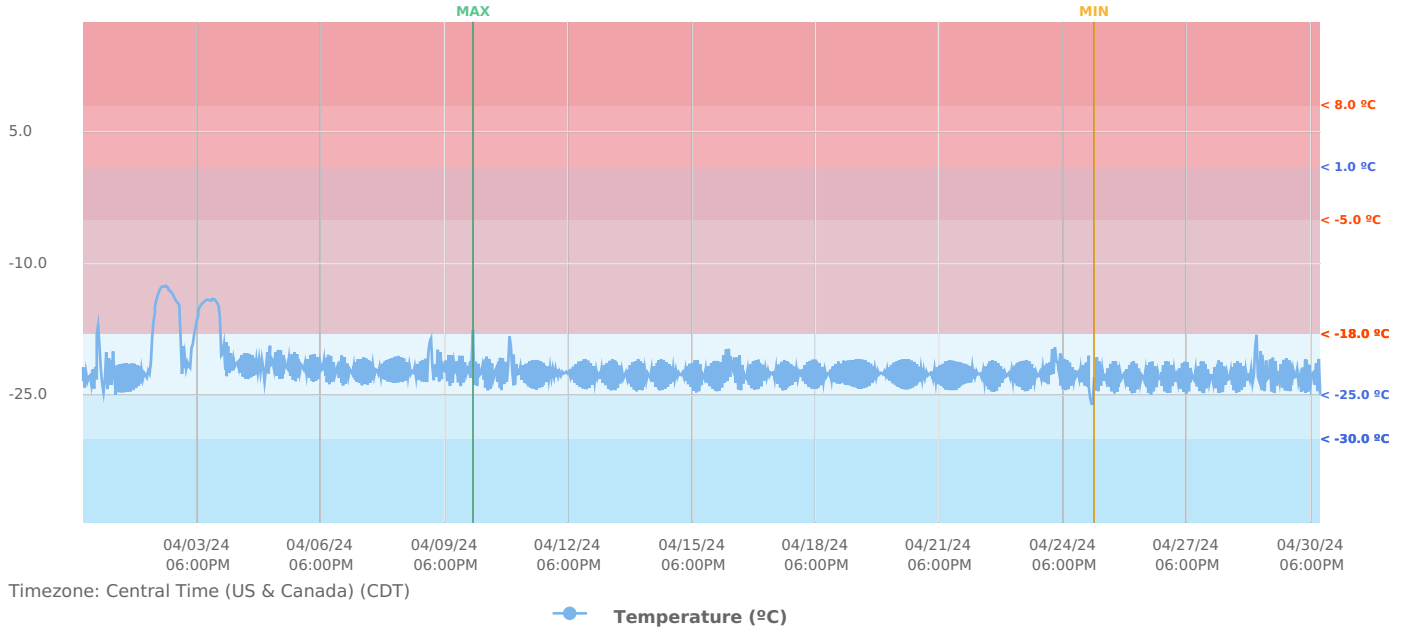

Summary Report "Delp G040 -20" for Delp G040 -20

Apr 01, 2024 - May 01, 2024

MACHINE DETAILS

Serial Number: **6077715FD44E**
Location: **DELP G040 -20**
Description: **6077715FD44E**
Installation date:

EQUIPMENT DETAILS

Category: **-20 Freezer**
Manufacturer:
Model:
Service Entered Date:

TEMPERATURE   AVG: **-22.09 °C** | MIN: **-26.68 °C** | MAX: **-2.77 °C**