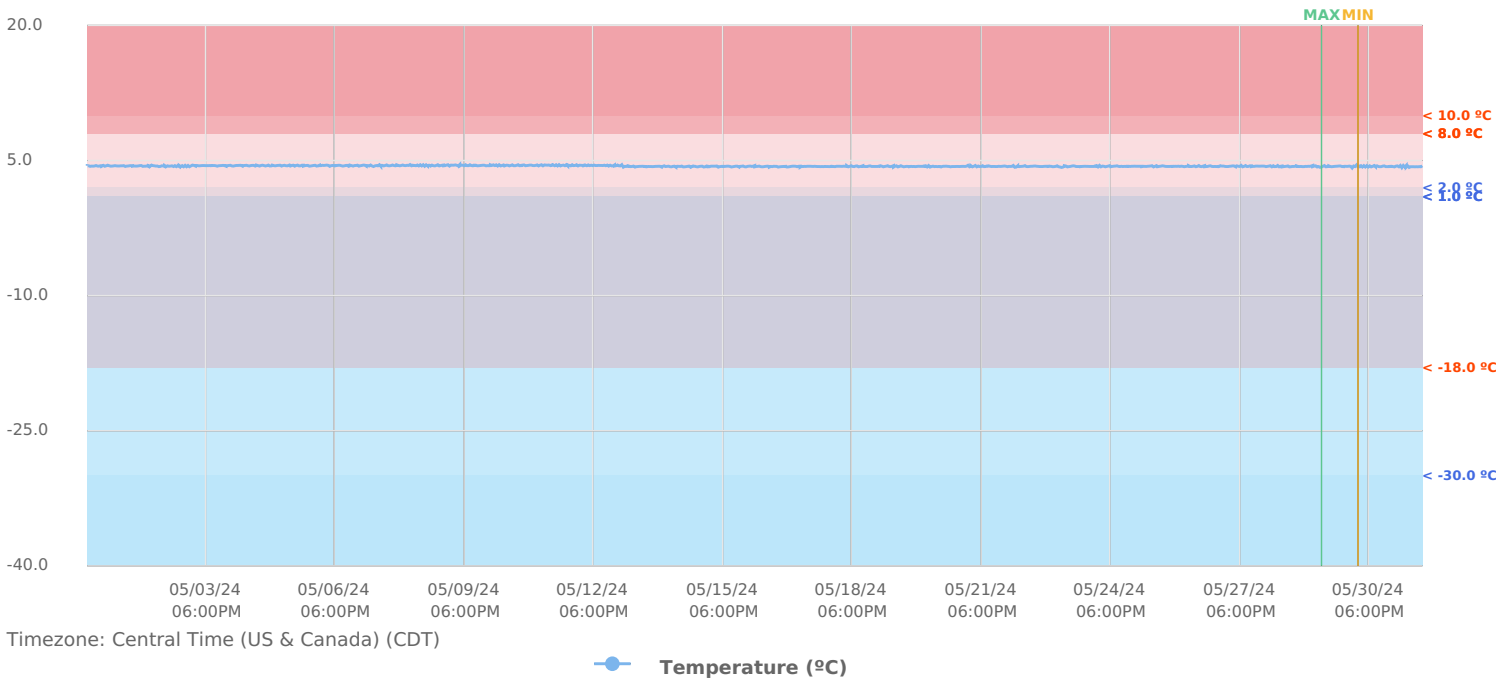

May 01, 2024 - Jun 01, 2024

MACHINE DETAILS

Serial Number: **0081F90EC68E**
Location: **CTSU Rainbow Lab**
Description: **0081F90EC68E**
Installation date:

EQUIPMENT DETAILS

Category: **+4 Refrigerator**
Manufacturer:
Model:
Service Entered Date:

TEMPERATURE

AVG: **4.38 °C** | MIN: **0.67 °C** | MAX: **8.15 °C**

DATA LOGS

CENTRAL TIME (US & CANADA)	TEMPERATURE (°C)
2024-05-01 12:00 AM	4.23°C
2024-05-02 12:00 AM	5.55°C
2024-05-03 12:00 AM	4.62°C
2024-05-04 12:00 AM	5.23°C
2024-05-05 12:00 AM	2.96°C
2024-05-06 12:00 AM	2.93°C
2024-05-07 12:00 AM	3.69°C
2024-05-08 12:00 AM	2.77°C
2024-05-09 12:00 AM	3.52°C
2024-05-10 12:00 AM	3.26°C
2024-05-11 12:00 AM	3.6°C
2024-05-12 12:00 AM	3.21°C
2024-05-13 12:00 AM	2.56°C
2024-05-14 12:00 AM	3.38°C
2024-05-15 12:00 AM	3.6°C
2024-05-16 12:00 AM	5.58°C
2024-05-17 12:00 AM	5.18°C
2024-05-18 12:00 AM	3.86°C
2024-05-19 12:00 AM	5.55°C
2024-05-20 12:00 AM	4.48°C
2024-05-21 12:00 AM	2.59°C
2024-05-22 12:00 AM	4.35°C
2024-05-23 12:00 AM	5.88°C
2024-05-24 12:00 AM	5.43°C
2024-05-25 12:00 AM	3.97°C
2024-05-26 12:00 AM	5.59°C
2024-05-27 12:00 AM	5.26°C
2024-05-28 12:00 AM	4.95°C
2024-05-29 12:00 AM	3.52°C
2024-05-30 12:00 AM	4.16°C
2024-05-31 12:00 AM	3.59°C