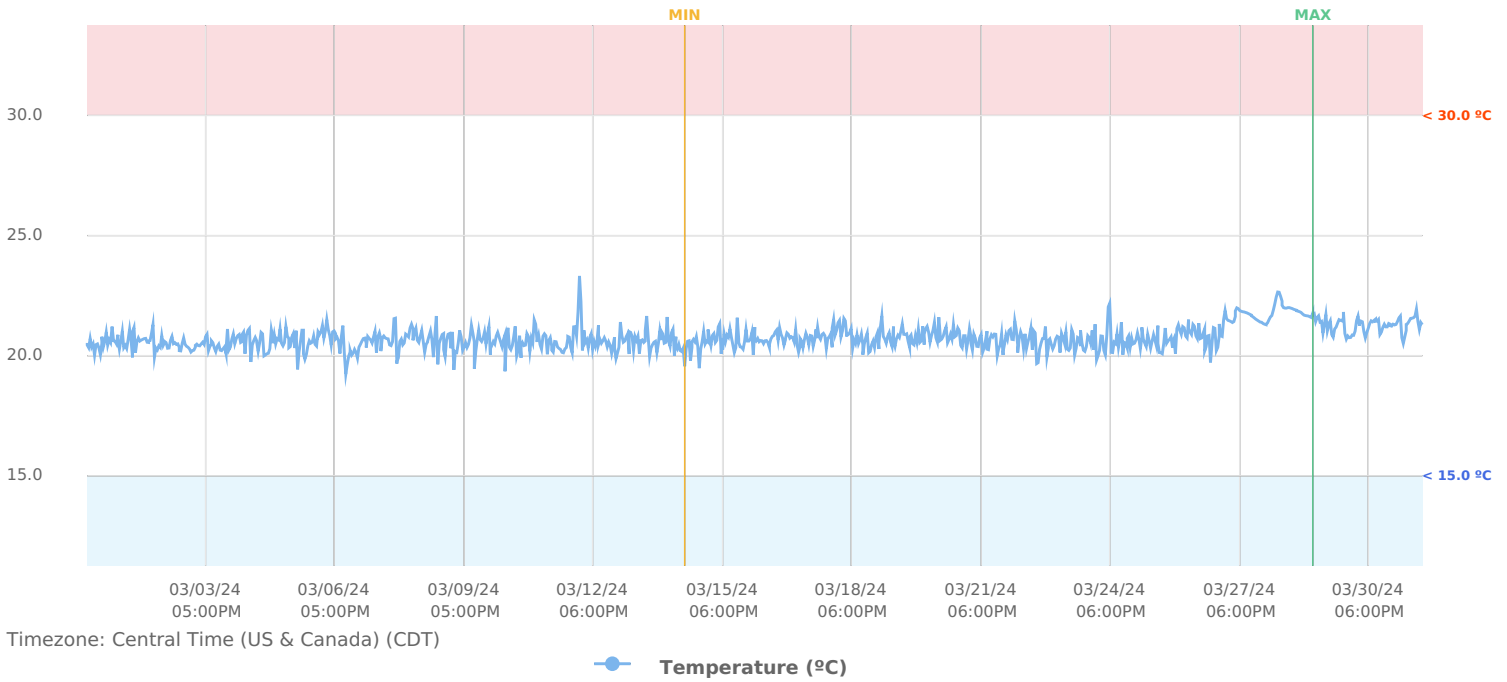

Mar 01, 2024 - Apr 01, 2024

MACHINE DETAILS

Serial Number: **607771604518**
Location: **Unknown**
Description: **607771604518**
Installation date:

EQUIPMENT DETAILS

Category: **Unknown**
Manufacturer:
Model:
Service Entered Date:

TEMPERATURE

AVG: **20.76 °C** | MIN: **17.84 °C** | MAX: **26.79 °C**

DATA LOGS

CENTRAL TIME (US & CANADA)	TEMPERATURE (°C)
2024-02-29 5:00 AM	20.51°C
2024-03-01 5:00 AM	20.96°C
2024-03-02 5:00 AM	20.96°C
2024-03-03 5:00 AM	20.53°C
2024-03-04 5:00 AM	20.62°C
2024-03-05 5:00 AM	20.05°C
2024-03-06 5:00 AM	20.08°C
2024-03-07 5:00 AM	19.78°C
2024-03-08 5:00 AM	19.71°C
2024-03-09 5:00 AM	20.37°C
2024-03-10 5:00 AM	21.37°C
2024-03-11 5:00 AM	20.11°C
2024-03-12 5:00 AM	20.23°C
2024-03-13 5:00 AM	20.08°C
2024-03-14 5:00 AM	20.53°C
2024-03-15 5:00 AM	20.3°C
2024-03-16 5:00 AM	20.48°C
2024-03-17 5:00 AM	20.95°C
2024-03-18 5:00 AM	21.04°C
2024-03-19 5:00 AM	20.18°C
2024-03-20 5:00 AM	20.82°C
2024-03-21 5:00 AM	21.31°C
2024-03-22 5:00 AM	20.61°C
2024-03-23 5:00 AM	20.16°C
2024-03-24 5:00 AM	20.44°C
2024-03-25 5:00 AM	21.41°C
2024-03-26 5:00 AM	20.35°C
2024-03-27 5:00 AM	21.12°C
2024-03-28 5:00 AM	21.41°C
2024-03-29 5:00 AM	21.77°C
2024-03-30 5:00 AM	21.83°C