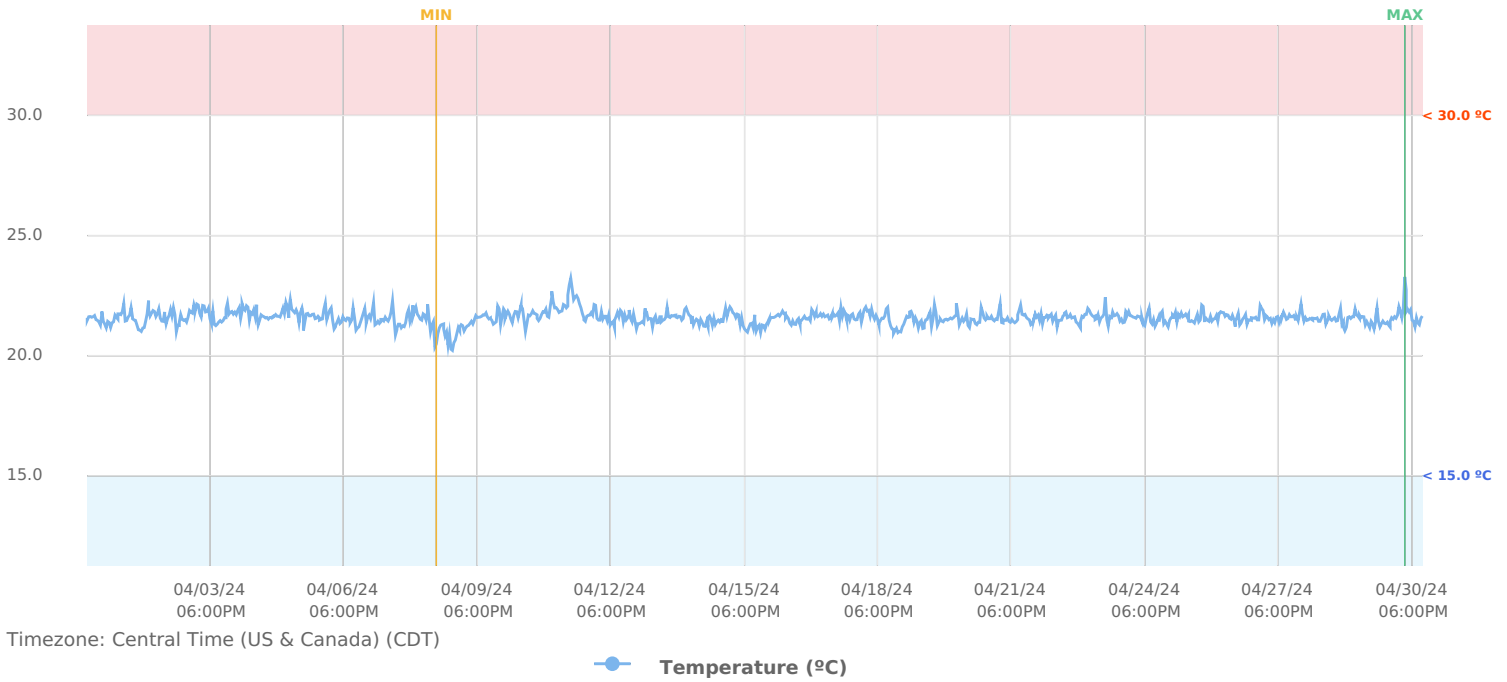

EQUIPMENT DETAILS

Category: **Unknown**
Manufacturer:
Model:
Service Entered Date:

TEMPERATURE

AVG: **21.58 °C** | MIN: **19.38 °C** | MAX: **23.95 °C**

DATA LOGS

CENTRAL TIME (US & CANADA)	TEMPERATURE (°C)
2024-03-31 5:00 AM	21.52°C
2024-04-01 5:00 AM	21.52°C
2024-04-02 5:00 AM	20.92°C
2024-04-03 5:00 AM	21.6°C
2024-04-04 5:00 AM	21.6°C
2024-04-05 5:00 AM	21.76°C
2024-04-06 5:00 AM	21.55°C
2024-04-07 5:00 AM	21.68°C
2024-04-08 5:00 AM	21.7°C
2024-04-09 5:00 AM	20.22°C
2024-04-10 5:00 AM	21.41°C
2024-04-11 5:00 AM	21.73°C
2024-04-12 5:00 AM	21.49°C
2024-04-13 5:00 AM	22.27°C
2024-04-14 5:00 AM	21.58°C
2024-04-15 5:00 AM	21.47°C
2024-04-16 5:00 AM	21.32°C
2024-04-17 5:00 AM	21.47°C
2024-04-18 5:00 AM	21.83°C
2024-04-19 5:00 AM	21.52°C
2024-04-20 5:00 AM	21.03°C
2024-04-21 5:00 AM	21.61°C
2024-04-22 5:00 AM	21.41°C
2024-04-23 5:00 AM	21.25°C
2024-04-24 5:00 AM	21.23°C
2024-04-25 5:00 AM	21.68°C
2024-04-26 5:00 AM	21.34°C
2024-04-27 5:00 AM	21.73°C
2024-04-28 5:00 AM	21.7°C
2024-04-29 5:00 AM	21.2°C
2024-04-30 5:00 AM	21.58°C