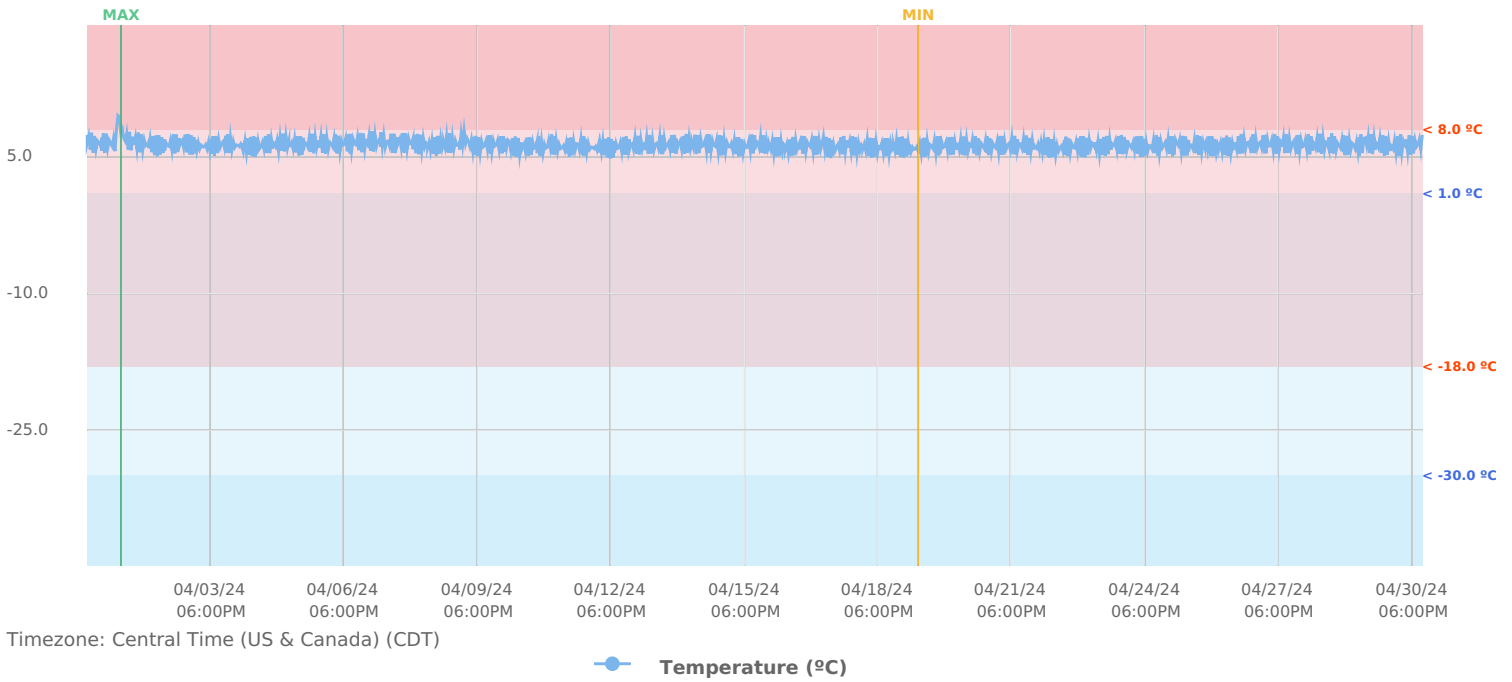

Summary Report "Delp G040 +4" for Delp G040 +4

Apr 01, 2024 - May 01, 2024

MACHINE DETAILS

Serial Number: **6077715FD487**
Location: **DELP G040 +4**
Description: **6077715FD487**
Installation date:

EQUIPMENT DETAILS

Category: **+4 Refrigerator**
Manufacturer:
Model:
Service Entered Date:

TEMPERATURE

AVG: **6.32 °C** | MIN: **3.21 °C** | MAX: **15.27 °C**

Timezone: Central Time (US & Canada) (CDT)