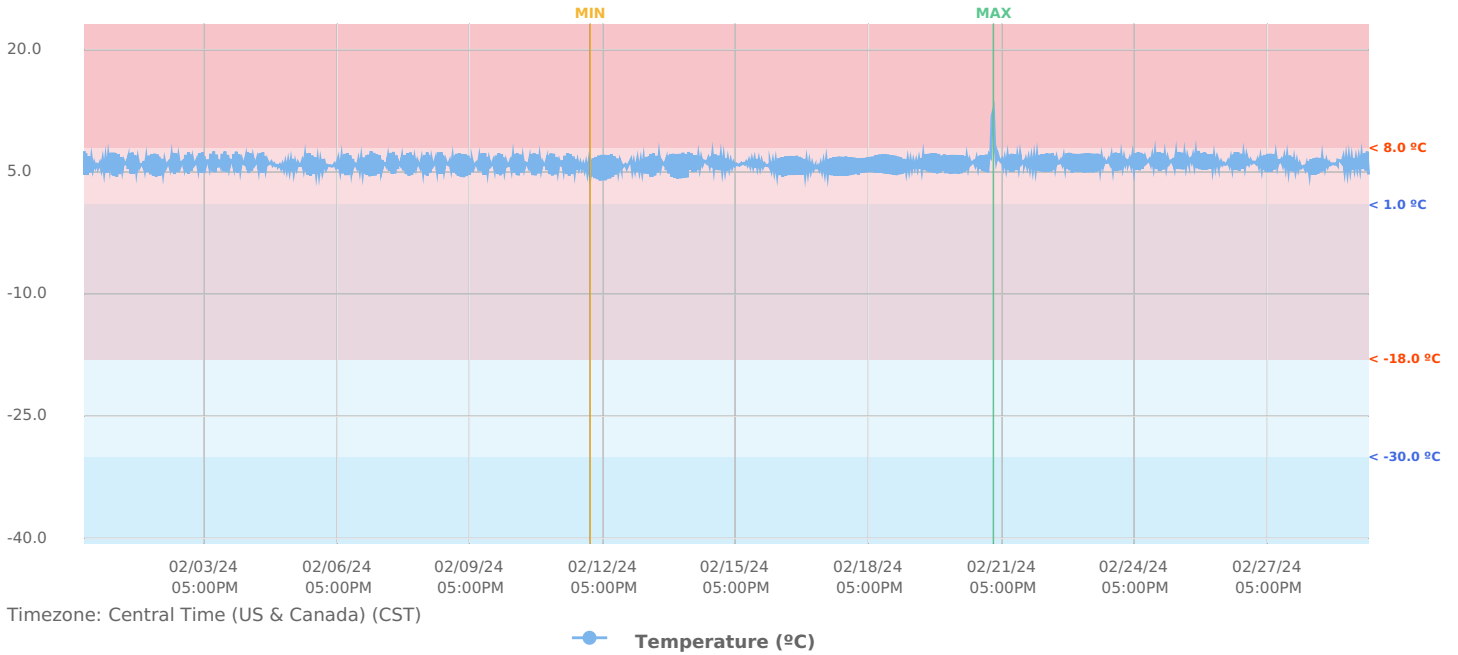

Summary Report "Delp G040 +4" for Delp G040 +4

Feb 01, 2024 - Mar 01, 2024

MACHINE DETAILS

Serial Number: **6077715FD487**
Location: **DELP G040 +4**
Description: **6077715FD487**
Installation date:

EQUIPMENT DETAILS

Category: **+4 Refrigerator**
Manufacturer:
Model:
Service Entered Date:

TEMPERATURE

AVG: **6.01 °C** | MIN: **2.92 °C** | MAX: **14.22 °C**