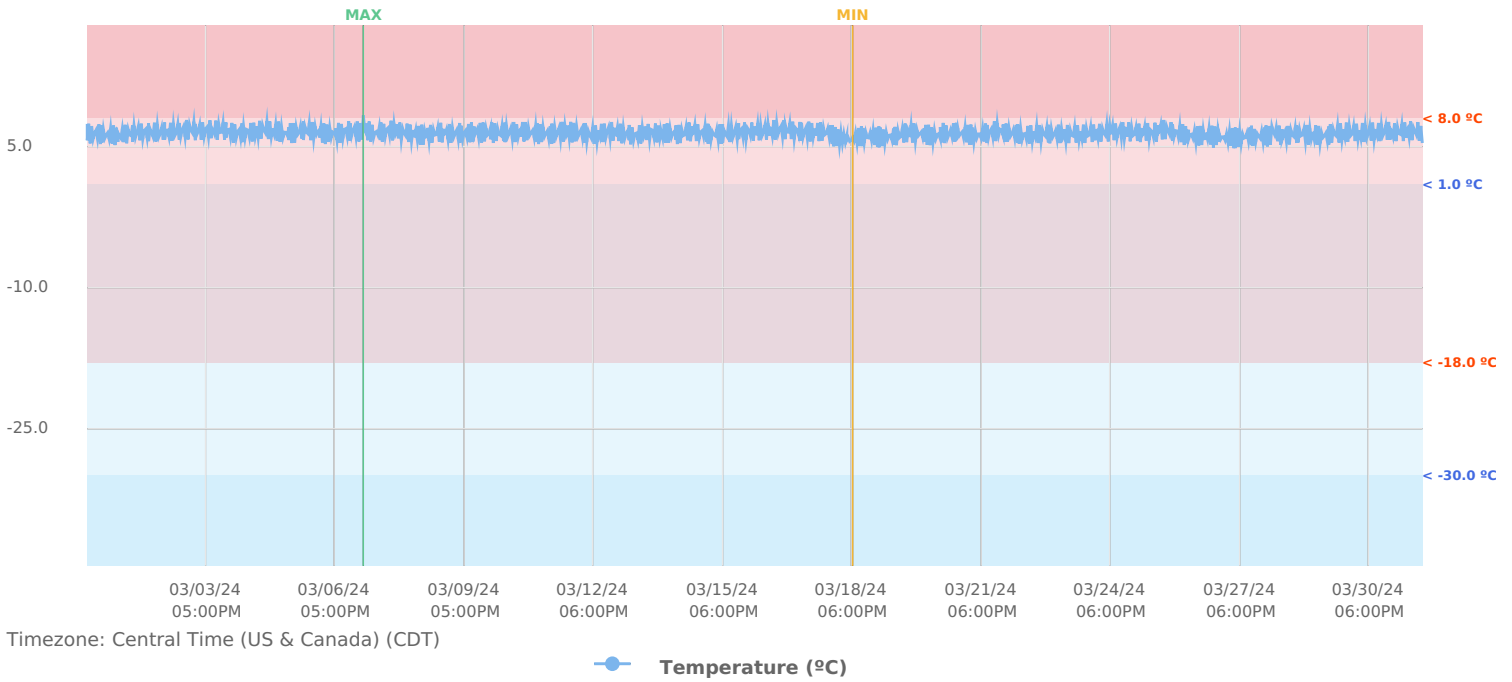

Summary Report "Delp G040 +4" for Delp G040 +4

Mar 01, 2024 - Apr 01, 2024

MACHINE DETAILS

Serial Number: **6077715FD487**
Location: **DELP G040 +4**
Description: **6077715FD487**
Installation date:

EQUIPMENT DETAILS

Category: **+4 Refrigerator**
Manufacturer:
Model:
Service Entered Date:

TEMPERATURE

AVG: **6.43 °C** | MIN: **3.6 °C** | MAX: **12.07 °C**