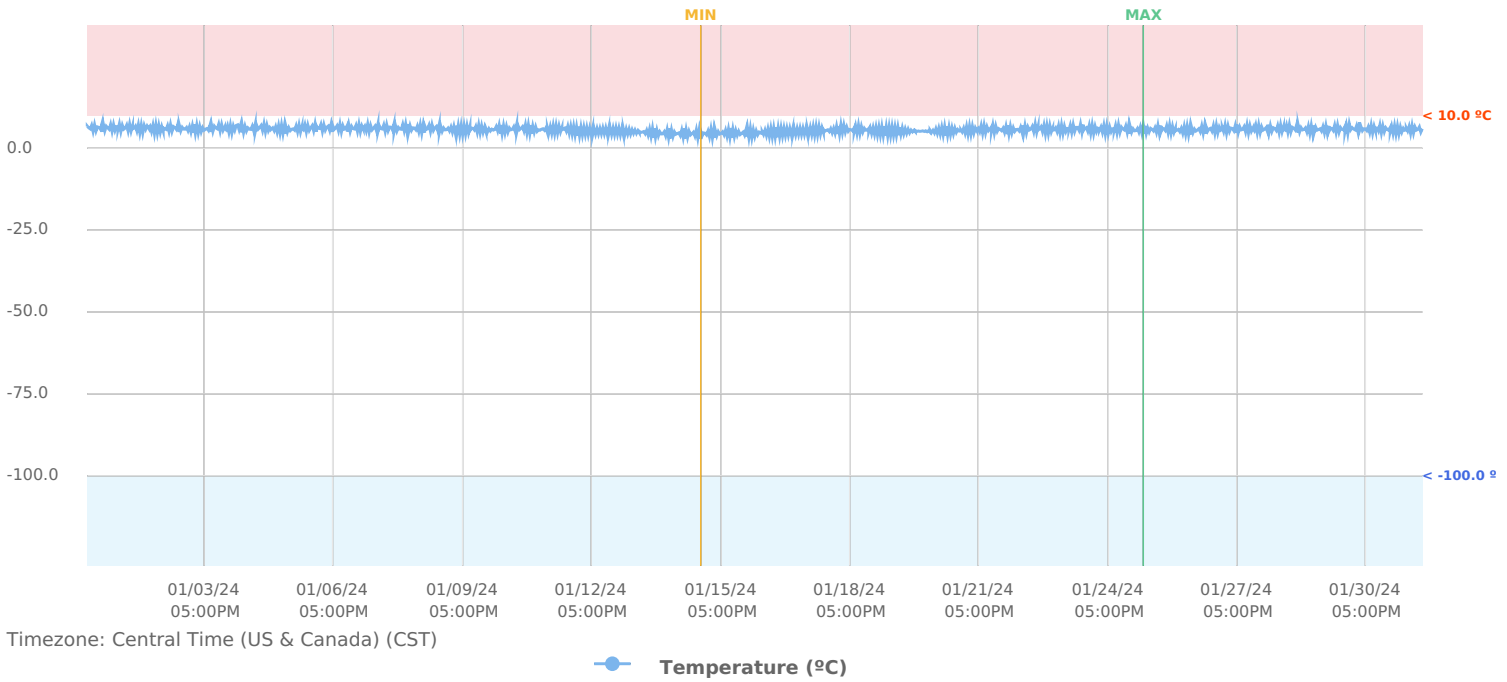

Summary Report "Delp G040 +4" for Delp G040 +4

Jan 01, 2024 - Feb 01, 2024

MACHINE DETAILS

Serial Number: **6077715FD487**
Location: **Unknown**
Description: **6077715FD487**
Installation date:

EQUIPMENT DETAILS

Category: **Unknown**
Manufacturer:
Model:
Service Entered Date:

TEMPERATURE

AVG: **5.65 °C** | MIN: **1.82 °C** | MAX: **11.12 °C**