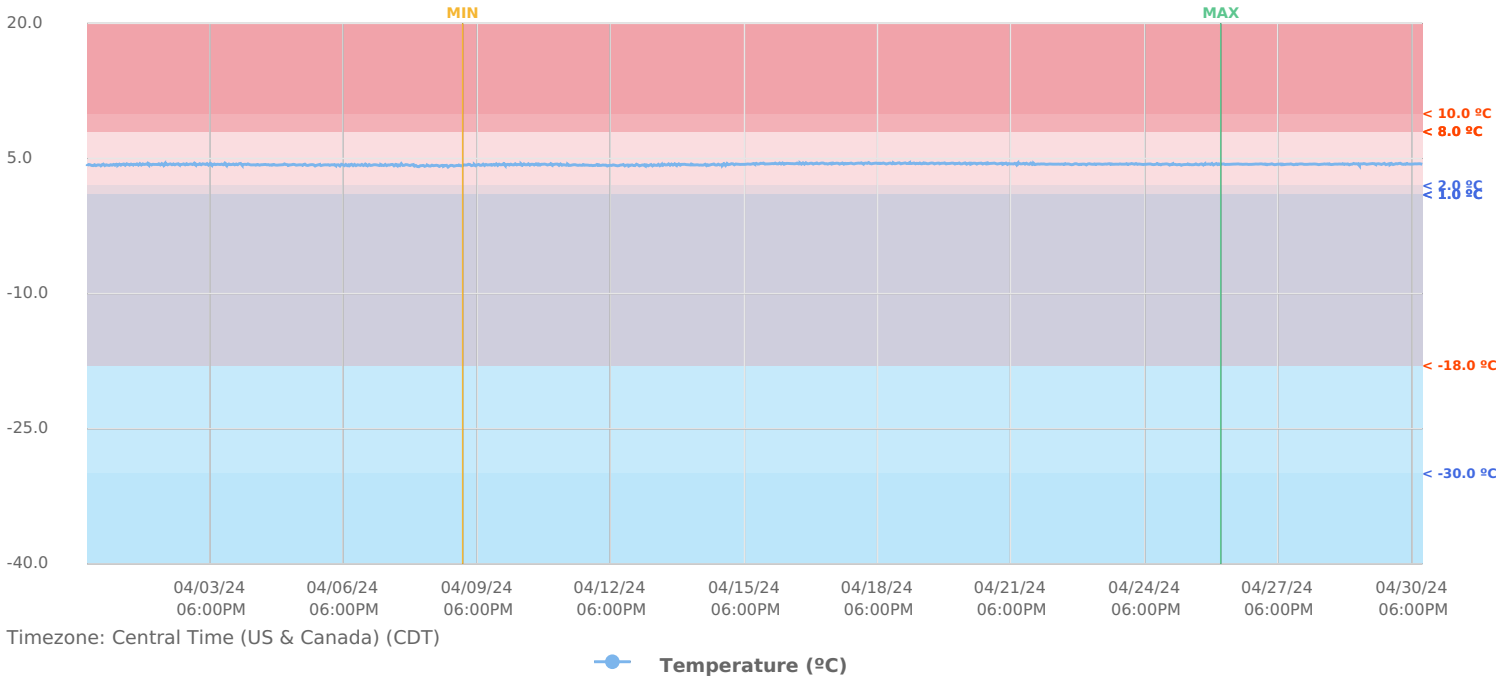

TEMPERATURE

AVG: **4.35 °C** | MIN: **0.55 °C** | MAX: **9.21 °C**

DATA LOGS

CENTRAL TIME (US & CANADA)	TEMPERATURE (°C)
2024-03-31 5:00 AM	5.63°C
2024-04-01 5:00 AM	5.29°C
2024-04-02 5:00 AM	3.69°C
2024-04-03 5:00 AM	4.16°C
2024-04-04 5:00 AM	4.2°C
2024-04-05 5:00 AM	2.04°C
2024-04-06 5:00 AM	5.76°C
2024-04-07 5:00 AM	5.26°C
2024-04-08 5:00 AM	3.11°C
2024-04-09 5:00 AM	3.82°C
2024-04-10 5:00 AM	3.25°C
2024-04-11 5:00 AM	5.77°C
2024-04-12 5:00 AM	5.87°C
2024-04-13 5:00 AM	5.51°C
2024-04-14 5:00 AM	5.62°C
2024-04-15 5:00 AM	5.84°C
2024-04-16 5:00 AM	4.14°C
2024-04-17 5:00 AM	3.88°C
2024-04-18 5:00 AM	5.16°C
2024-04-19 5:00 AM	4.77°C
2024-04-20 5:00 AM	5.04°C
2024-04-21 5:00 AM	5.6°C
2024-04-22 5:00 AM	4.8°C
2024-04-23 5:00 AM	3.63°C
2024-04-24 5:00 AM	3.44°C
2024-04-25 5:00 AM	2.97°C
2024-04-26 5:00 AM	4.16°C
2024-04-27 5:00 AM	5.18°C
2024-04-28 5:00 AM	4.79°C
2024-04-29 5:00 AM	3.17°C
2024-04-30 5:00 AM	5.79°C