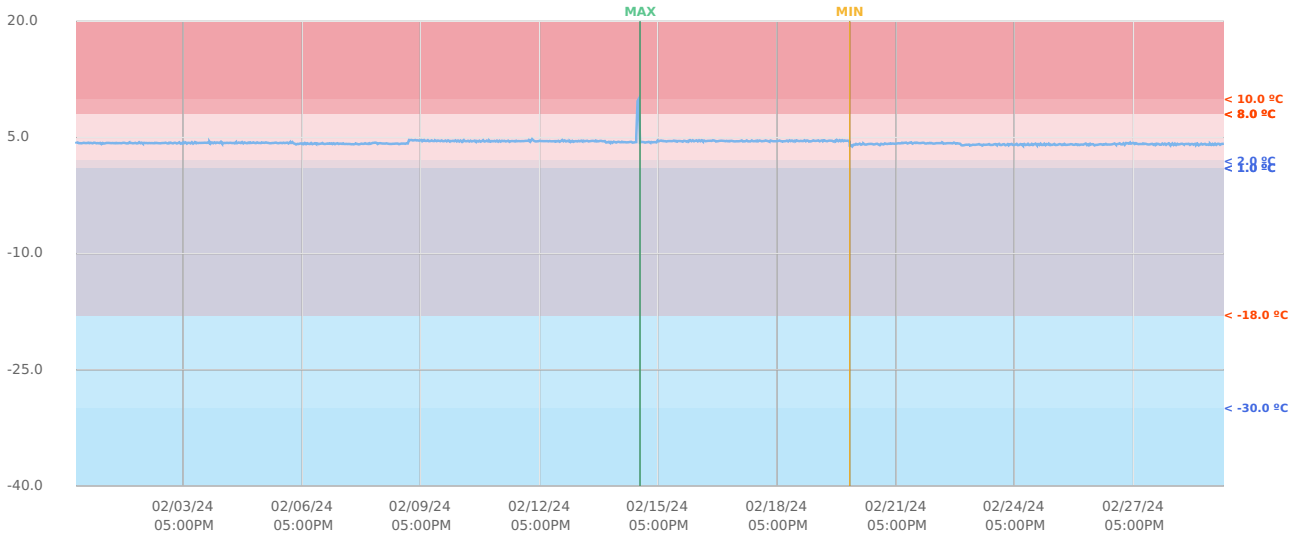

Summary Report "Sudler 2012 CTSU Lab Fridge" for Sudler 2012 CTSU Lab Fridge

Feb 01, 2024 - Mar 01, 2024

MACHINE DETAILS

Serial Number: 0081F90EC68E
Location: CTSU Rainbow Lab
Description: 0081F90EC68E
Installation date:

EQUIPMENT DETAILS

Category: +4 Refrigerator
Manufacturer:
Model:
Service Entered Date:

TEMPERATURE

AVG: 4.34 °C | MIN: -0.84 °C | MAX: 13.12 °C

Timezone: Central Time (US & Canada) (CST)

● Temperature (°C)