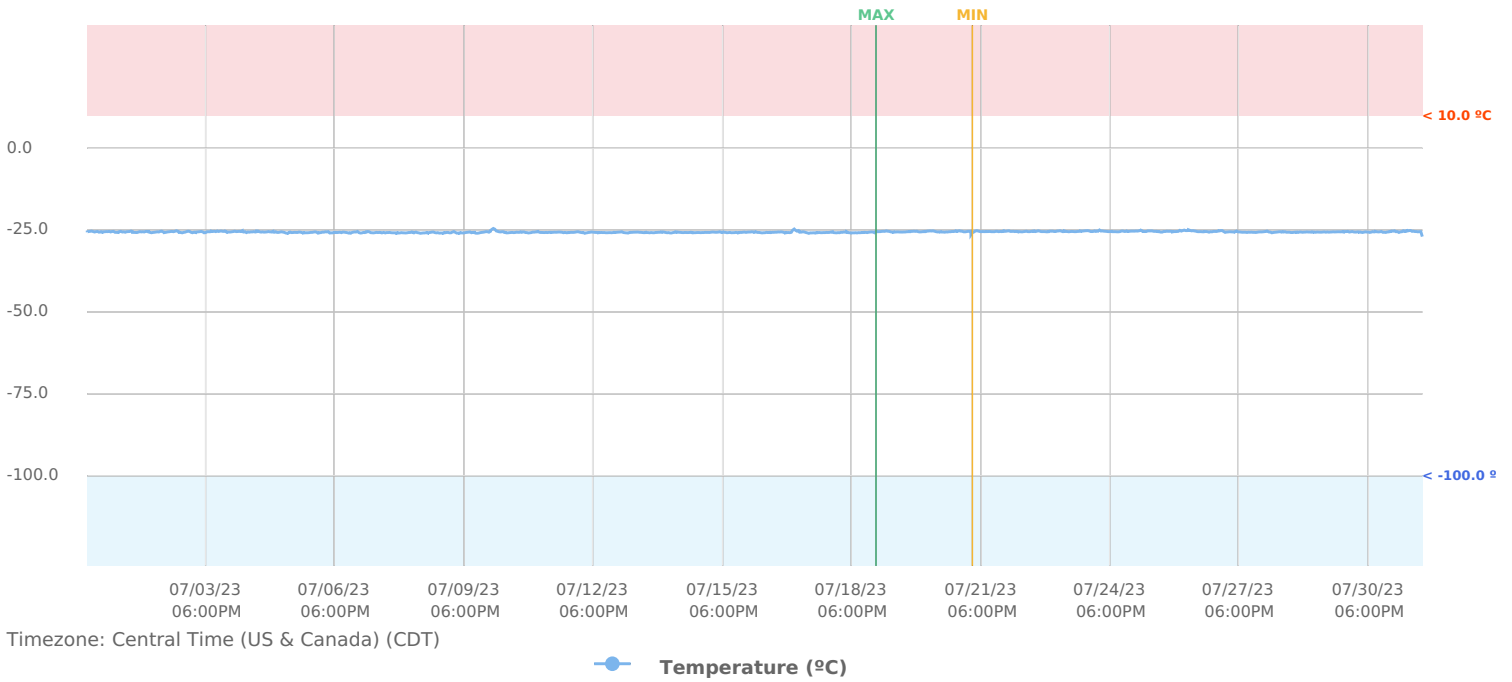

Summary Report "Delp G040 -20" for Delp G040 -20

Jul 01, 2023 - Aug 01, 2023

MACHINE DETAILS

Serial Number: **6077715FD44E**
Location: **Unknown**
Description: **6077715FD44E**
Installation date:

EQUIPMENT DETAILS

Category: **Unknown**
Manufacturer:
Model:
Service Entered Date:

TEMPERATURE

AVG: **-25.57 °C** | MIN: **-28.45 °C** | MAX: **-6.65 °C**