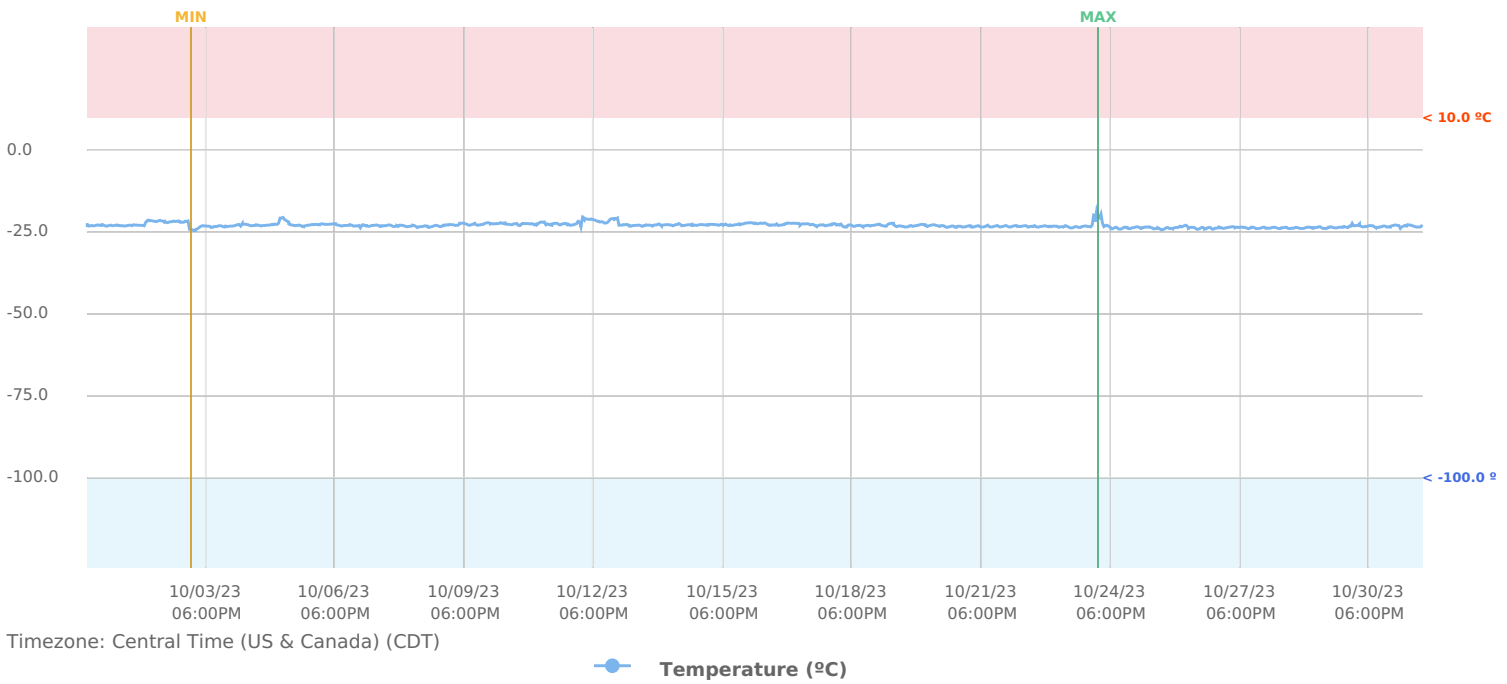

Review & approval records location:

Summary Report "Delp G040 -20" for Delp G040 -20

Oct 01, 2023 - Nov 01, 2023

MACHINE DETAILS

Serial Number: **6077715FD44E**
Location: **Unknown**
Description: **6077715FD44E**
Installation date:

EQUIPMENT DETAILS

Category: **Unknown**
Manufacturer:
Model:
Service Entered Date:

TEMPERATURE

AVG: **-22.94 °C** | MIN: **-26.07 °C** | MAX: **-15.71 °C**

DATA LOGS

CENTRAL TIME (US & CANADA)	TEMPERATURE (°C)
2023-09-30 5:00 AM	-23.09°C
2023-10-01 5:00 AM	-22.46°C
2023-10-02 5:00 AM	-23.77°C
2023-10-03 5:00 AM	-22.54°C
2023-10-04 5:00 AM	-22.09°C
2023-10-05 5:00 AM	-21.12°C
2023-10-06 5:00 AM	-22.15°C
2023-10-07 5:00 AM	-22.56°C
2023-10-08 5:00 AM	-22.99°C
2023-10-09 5:00 AM	-24.39°C
2023-10-10 5:00 AM	-21.92°C
2023-10-11 5:00 AM	-21.99°C
2023-10-12 5:00 AM	-20.94°C
2023-10-13 5:00 AM	-20.33°C
2023-10-14 5:00 AM	-22.28°C
2023-10-15 5:00 AM	-24.09°C
2023-10-16 5:00 AM	-21.9°C
2023-10-17 5:00 AM	-21.7°C
2023-10-18 5:00 AM	-23.35°C
2023-10-19 5:00 AM	-22.11°C
2023-10-20 5:00 AM	-22.11°C
2023-10-21 5:00 AM	-22.58°C
2023-10-22 5:00 AM	-23.62°C
2023-10-23 5:00 AM	-24.55°C
2023-10-24 5:00 AM	-24.31°C
2023-10-25 5:00 AM	-24.82°C
2023-10-26 5:00 AM	-24.46°C
2023-10-27 5:00 AM	-23.46°C
2023-10-28 5:00 AM	-22.63°C
2023-10-29 5:00 AM	-25.15°C
2023-10-30 5:00 AM	-22.23°C