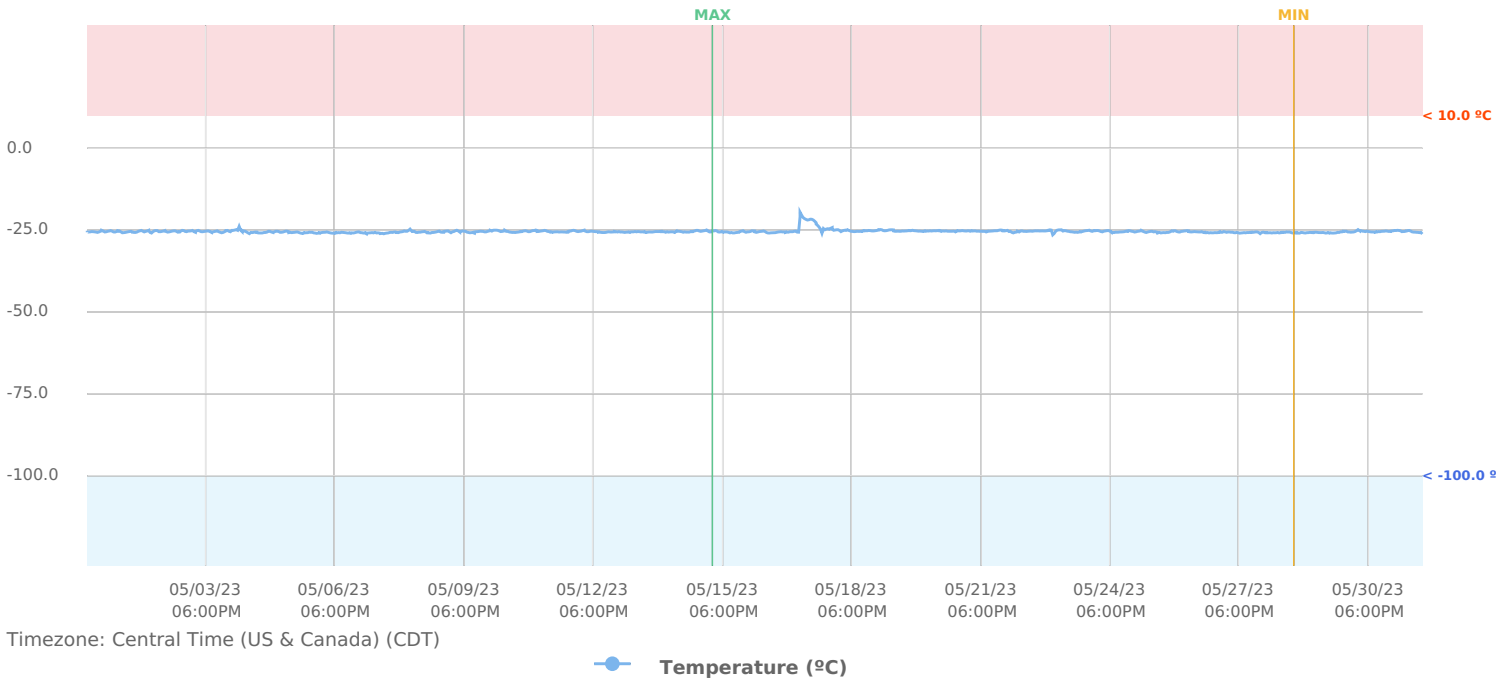

EQUIPMENT DETAILS

Category: **Unknown**
Manufacturer:
Model:
Service Entered Date:

TEMPERATURE

AVG: **-25.4 °C** | MIN: **-28.31 °C** | MAX: **-6.38 °C**

DATA LOGS

CENTRAL TIME (US & CANADA)	TEMPERATURE (°C)
2023-04-30 5:00 AM	-25.79°C
2023-05-01 5:00 AM	-23.77°C
2023-05-02 5:00 AM	-24.63°C
2023-05-03 5:00 AM	-25.12°C
2023-05-04 5:00 AM	-27.05°C
2023-05-05 5:00 AM	-24.48°C
2023-05-06 5:00 AM	-25.75°C
2023-05-07 5:00 AM	-25.05°C
2023-05-08 5:00 AM	-23.39°C
2023-05-09 5:00 AM	-24.18°C
2023-05-10 5:00 AM	-27.15°C
2023-05-11 5:00 AM	-25.57°C
2023-05-12 5:00 AM	-27.54°C
2023-05-13 5:00 AM	-24.66°C
2023-05-14 5:00 AM	-24.11°C
2023-05-15 5:00 AM	-25.38°C
2023-05-16 5:00 AM	-25.23°C
2023-05-17 5:00 AM	-26.93°C
2023-05-18 5:00 AM	-25.21°C
2023-05-19 5:00 AM	-24.56°C
2023-05-20 5:00 AM	-23.3°C
2023-05-21 5:00 AM	-25.25°C
2023-05-22 5:00 AM	-26.87°C
2023-05-23 5:00 AM	-23.79°C
2023-05-24 5:00 AM	-24.75°C
2023-05-25 5:00 AM	-25.32°C
2023-05-26 5:00 AM	-26.57°C
2023-05-27 5:00 AM	-26.81°C
2023-05-28 5:00 AM	-23.49°C
2023-05-29 5:00 AM	-25.81°C
2023-05-30 5:00 AM	-27.26°C