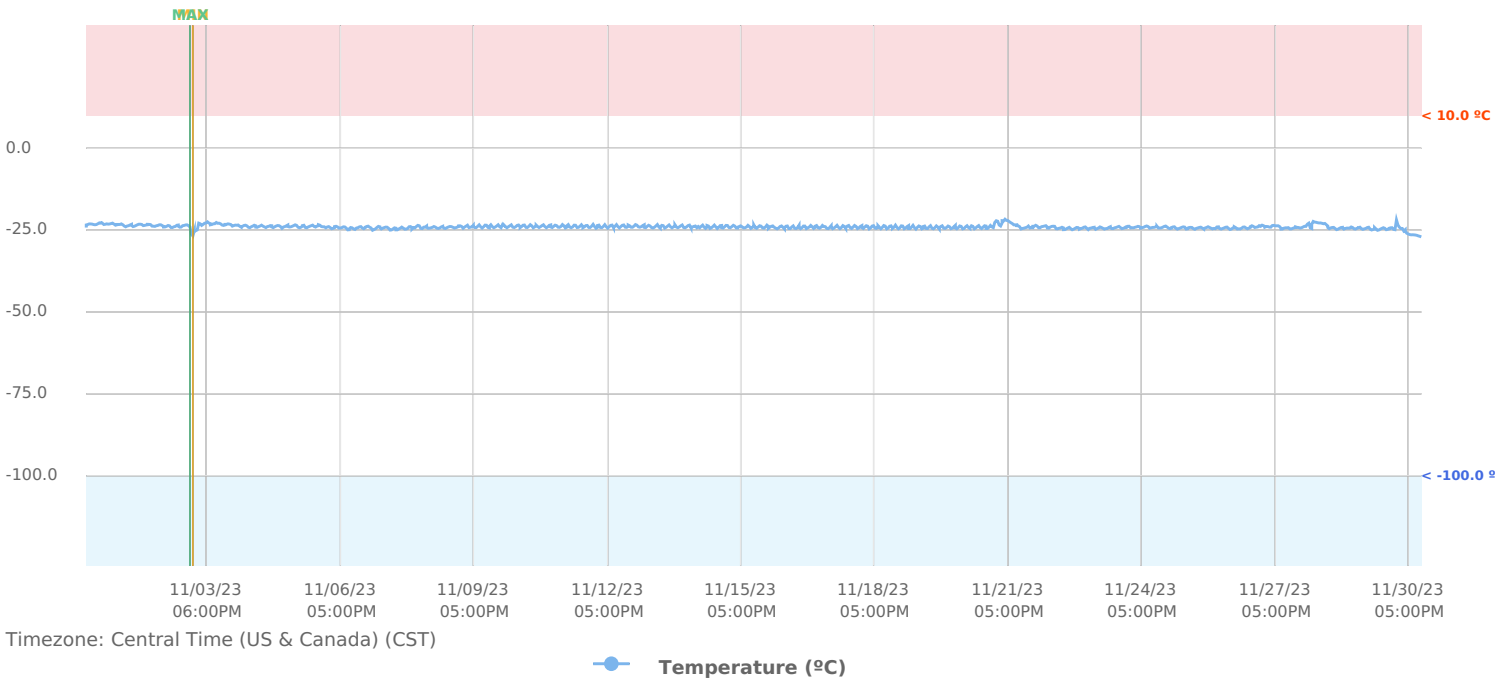

Author: Miranda Wright
mwright15@kumc.edu

Review & approval records location:

Summary Report "Delp G040 -20" for Delp G040 -20

Nov 01, 2023 - Dec 01, 2023

MACHINE DETAILS

Serial Number: **6077715FD44E**
Location: **Unknown**
Description: **6077715FD44E**
Installation date:

EQUIPMENT DETAILS

Category: **Unknown**
Manufacturer:
Model:
Service Entered Date:

TEMPERATURE

AVG: **-24.06 °C** | MIN: **-27.35 °C** | MAX: **-14.11 °C**

DATA LOGS

CENTRAL TIME (US & CANADA)	TEMPERATURE (°C)
2023-10-31 6:00 AM	-24.29°C
2023-11-01 6:00 AM	-24.82°C
2023-11-02 6:00 AM	-21.73°C
2023-11-03 6:00 AM	-24.34°C
2023-11-04 6:00 AM	-23.19°C
2023-11-05 6:00 AM	-22.18°C
2023-11-06 6:00 AM	-22.73°C
2023-11-07 6:00 AM	-24.5°C
2023-11-08 6:00 AM	-24.54°C
2023-11-09 6:00 AM	-24.54°C
2023-11-10 6:00 AM	-25.34°C
2023-11-11 6:00 AM	-22.99°C
2023-11-12 6:00 AM	-22.15°C
2023-11-13 6:00 AM	-22.37°C
2023-11-14 6:00 AM	-24.41°C
2023-11-15 6:00 AM	-22.11°C
2023-11-16 6:00 AM	-24.58°C
2023-11-17 6:00 AM	-22.73°C
2023-11-18 6:00 AM	-24.35°C
2023-11-19 6:00 AM	-22.3°C
2023-11-20 6:00 AM	-24.42°C
2023-11-21 6:00 AM	-24.7°C
2023-11-22 6:00 AM	-23.28°C
2023-11-23 6:00 AM	-23.77°C
2023-11-24 6:00 AM	-23.6°C
2023-11-25 6:00 AM	-25.66°C
2023-11-26 6:00 AM	-24.85°C
2023-11-27 6:00 AM	-22.95°C
2023-11-28 6:00 AM	-22.96°C
2023-11-29 6:00 AM	-25.09°C
2023-11-30 6:00 AM	-25.16°C