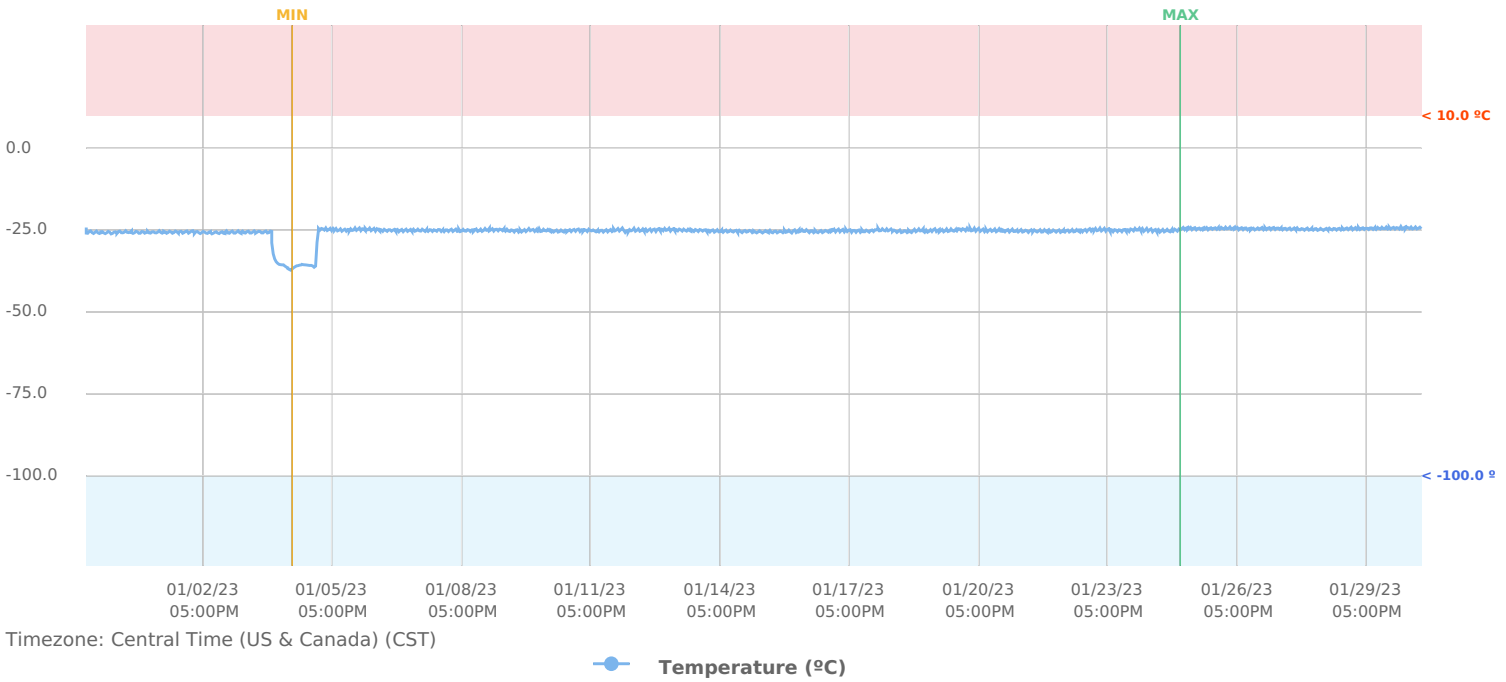

MACHINE DETAILS

Serial Number: **6077715FD44E**
Location: **Unknown**
Description: **6077715FD44E**
Installation date:

EQUIPMENT DETAILS

Category: **Unknown**
Manufacturer:
Model:
Service Entered Date:

TEMPERATURE

AVG: **-25.32 °C** | MIN: **-37.57 °C** | MAX: **-4.67 °C**

DATA LOGS

CENTRAL TIME (US & CANADA)	TEMPERATURE (°C)
2022-12-30 6:00 AM	-24.55° C
2022-12-31 6:00 AM	-25.38° C
2023-01-01 6:00 AM	-27.24° C
2023-01-02 6:00 AM	-26.57° C
2023-01-03 6:00 AM	-27.58° C
2023-01-04 6:00 AM	-27.47° C
2023-01-05 6:00 AM	-35.77° C
2023-01-06 6:00 AM	-25.13° C
2023-01-07 6:00 AM	-24.95° C
2023-01-08 6:00 AM	-26.68° C
2023-01-09 6:00 AM	-23.16° C
2023-01-10 6:00 AM	-22.83° C
2023-01-11 6:00 AM	-24.33° C
2023-01-12 6:00 AM	-25.15° C
2023-01-13 6:00 AM	-23.99° C
2023-01-14 6:00 AM	-26.29° C
2023-01-15 6:00 AM	-26.41° C
2023-01-16 6:00 AM	-23.82° C
2023-01-17 6:00 AM	-23.69° C
2023-01-18 6:00 AM	-25.68° C
2023-01-19 6:00 AM	-23.99° C
2023-01-20 6:00 AM	-25.01° C
2023-01-21 6:00 AM	-24.58° C
2023-01-22 6:00 AM	-27.17° C
2023-01-23 6:00 AM	-26.58° C
2023-01-24 6:00 AM	-24.42° C
2023-01-25 6:00 AM	-24.43° C
2023-01-26 6:00 AM	-22.39° C
2023-01-27 6:00 AM	-25.88° C
2023-01-28 6:00 AM	-24.71° C
2023-01-29 6:00 AM	-22.99° C