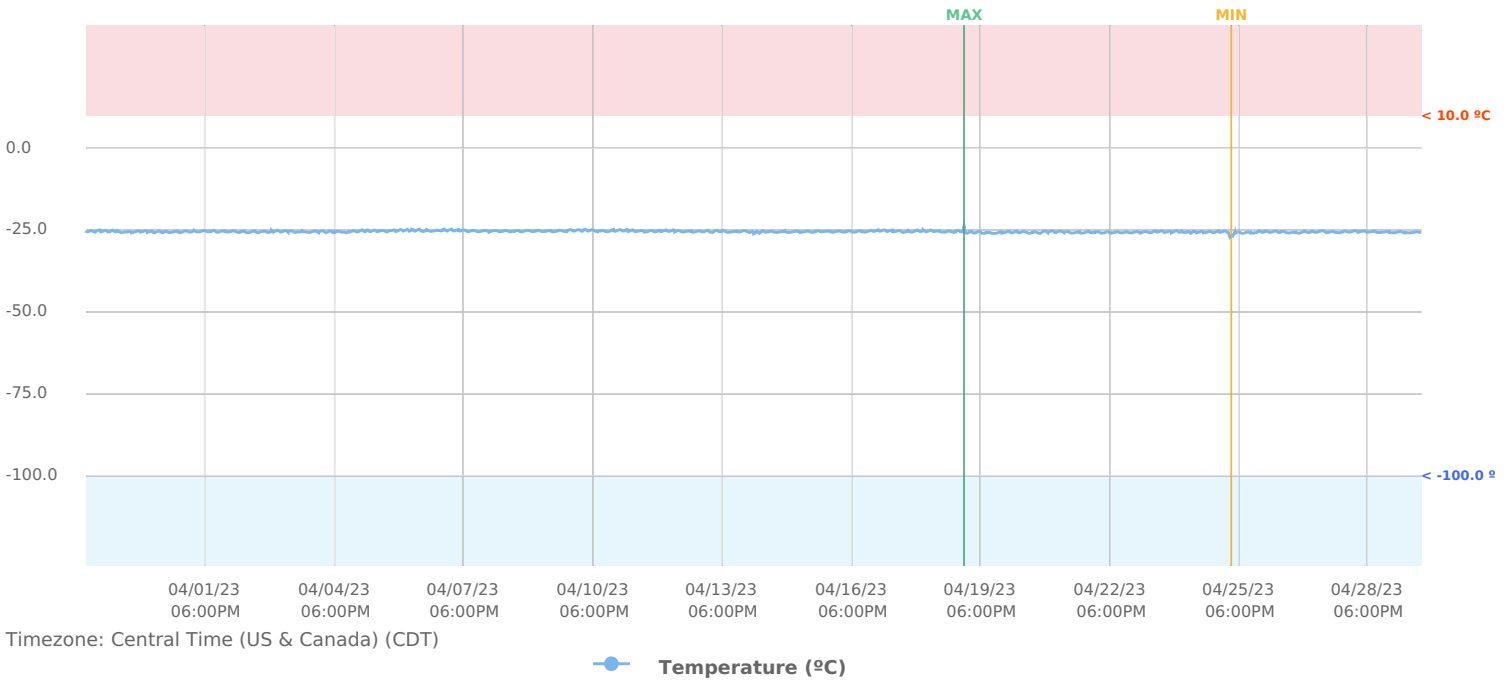

EQUIPMENT DETAILS

Category: **Unknown**
Manufacturer:
Model:
Service Entered Date:

TEMPERATURE

AVG: **-25.44 °C** | MIN: **-28.37 °C** | MAX: **3.27 °C**

DATA LOGS

CENTRAL TIME (US & CANADA)	TEMPERATURE (°C)
2023-03-29 5:00 AM	-23.63°C
2023-03-30 5:00 AM	-24.37°C
2023-03-31 5:00 AM	-25.15°C
2023-04-01 5:00 AM	-26.95°C
2023-04-02 5:00 AM	-26.54°C
2023-04-03 5:00 AM	-24.37°C
2023-04-04 5:00 AM	-26.59°C
2023-04-05 5:00 AM	-23.2°C
2023-04-06 5:00 AM	-25.98°C
2023-04-07 5:00 AM	-23.94°C
2023-04-08 5:00 AM	-26.16°C
2023-04-09 5:00 AM	-24.15°C
2023-04-10 5:00 AM	-23.98°C
2023-04-11 5:00 AM	-26.63°C
2023-04-12 5:00 AM	-26.33°C
2023-04-13 5:00 AM	-23.52°C
2023-04-14 5:00 AM	-23.66°C
2023-04-15 5:00 AM	-25.51°C
2023-04-16 5:00 AM	-24.37°C
2023-04-17 5:00 AM	-24.95°C
2023-04-18 5:00 AM	-23.91°C
2023-04-19 5:00 AM	-26.81°C
2023-04-20 5:00 AM	-24.35°C
2023-04-21 5:00 AM	-23.58°C
2023-04-22 5:00 AM	-26.22°C
2023-04-23 5:00 AM	-23.87°C
2023-04-24 5:00 AM	-27.5°C
2023-04-25 5:00 AM	-24.12°C
2023-04-26 5:00 AM	-27.48°C
2023-04-27 5:00 AM	-27.63°C
2023-04-28 5:00 AM	-23.79°C