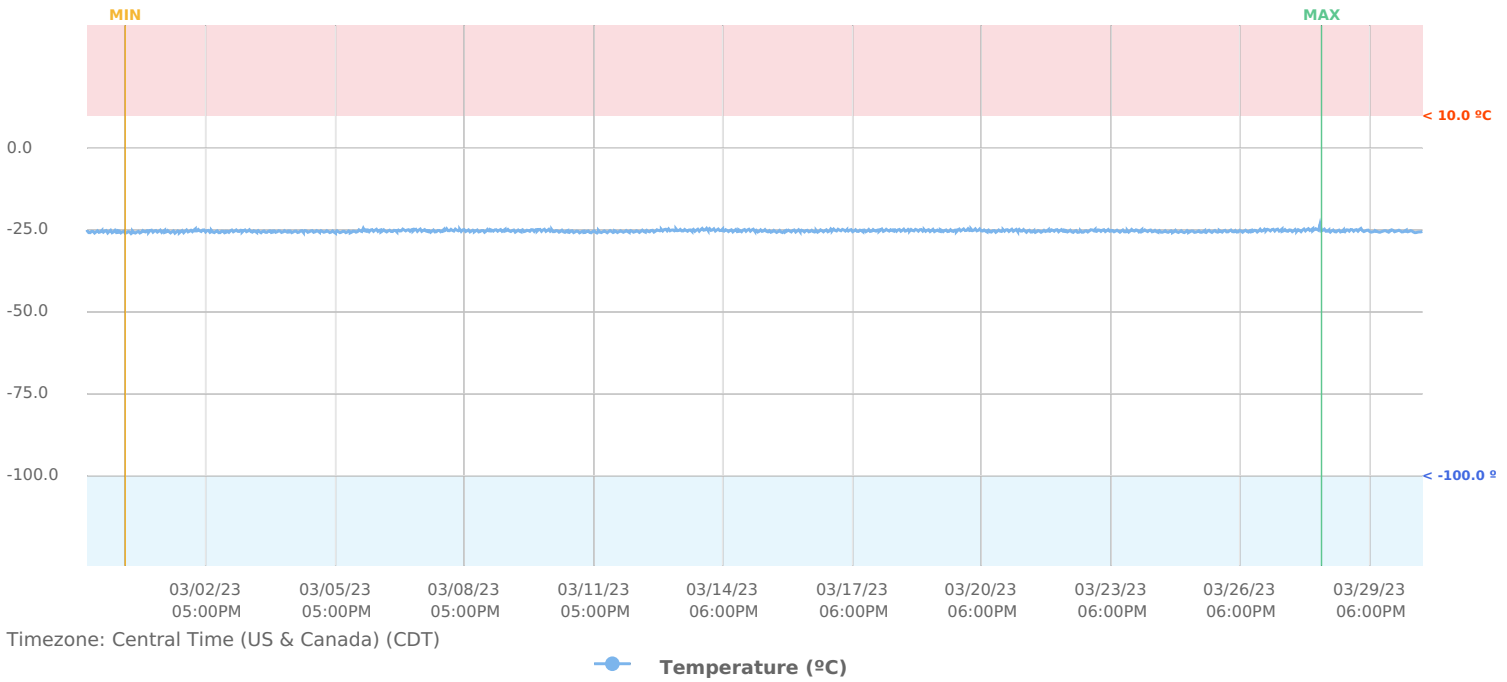

EQUIPMENT DETAILS

Category: **Unknown**
Manufacturer:
Model:
Service Entered Date:

TEMPERATURE

AVG: **-25.25 °C** | MIN: **-27.81 °C** | MAX: **2.12 °C**

DATA LOGS

CENTRAL TIME (US & CANADA)	TEMPERATURE (°C)
2023-02-27 5:00 AM	-25.64° C
2023-02-28 5:00 AM	-22.8° C
2023-03-01 5:00 AM	-25.51° C
2023-03-02 5:00 AM	-25.13° C
2023-03-03 5:00 AM	-25.84° C
2023-03-04 5:00 AM	-25.48° C
2023-03-05 5:00 AM	-26.7° C
2023-03-06 5:00 AM	-24.24° C
2023-03-07 5:00 AM	-24.41° C
2023-03-08 5:00 AM	-24.1° C
2023-03-09 5:00 AM	-23.88° C
2023-03-10 5:00 AM	-24.86° C
2023-03-11 5:00 AM	-25.3° C
2023-03-12 5:00 AM	-24.24° C
2023-03-13 5:00 AM	-24.98° C
2023-03-14 5:00 AM	-26° C
2023-03-15 5:00 AM	-23.22° C
2023-03-16 5:00 AM	-24.11° C
2023-03-17 5:00 AM	-25.87° C
2023-03-18 5:00 AM	-24.27° C
2023-03-19 5:00 AM	-24.73° C
2023-03-20 5:00 AM	-27.02° C
2023-03-21 5:00 AM	-26.53° C
2023-03-22 5:00 AM	-27.2° C
2023-03-23 5:00 AM	-25.09° C
2023-03-24 5:00 AM	-27.11° C
2023-03-25 5:00 AM	-26.66° C
2023-03-26 5:00 AM	-25.88° C
2023-03-27 5:00 AM	-26.73° C
2023-03-28 5:00 AM	-26.15° C
2023-03-29 5:00 AM	-25.56° C