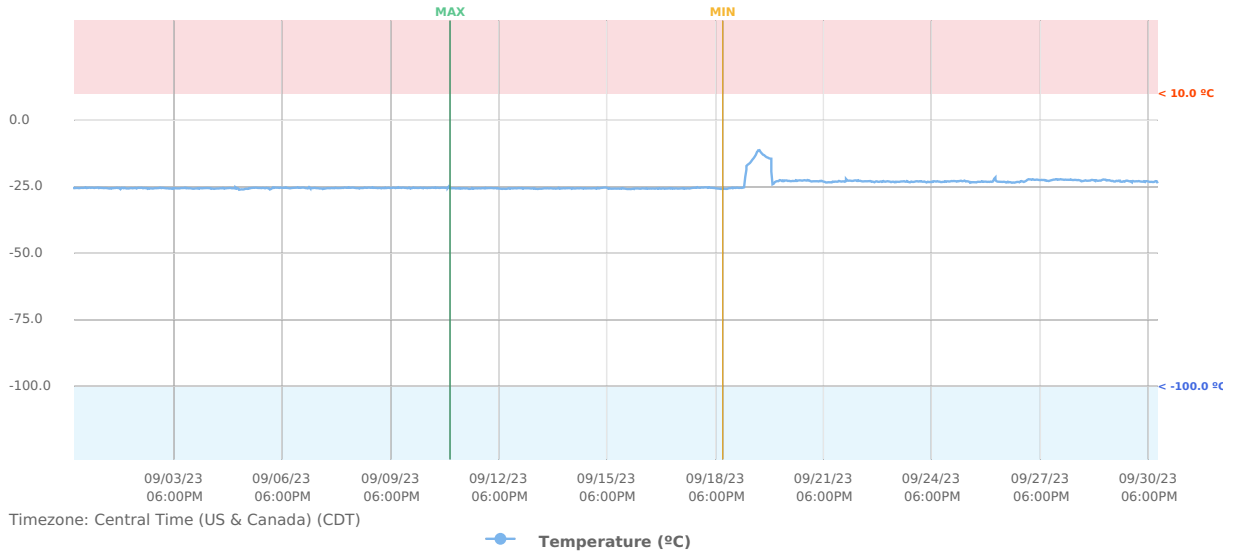

Summary Report "Delp G040 -20" for Delp G040 -20

Sep 01, 2023 - Oct 01, 2023

MACHINE DETAILS

Serial Number: **6077715FD44E**
Location: **Unknown**
Description: **6077715FD44E**
Installation date:

EQUIPMENT DETAILS

Category: **Unknown**
Manufacturer:
Model:
Service Entered Date:

TEMPERATURE

AVG: **-24.26 °C** | MIN: **-27.98 °C** | MAX: **7.53 °C**